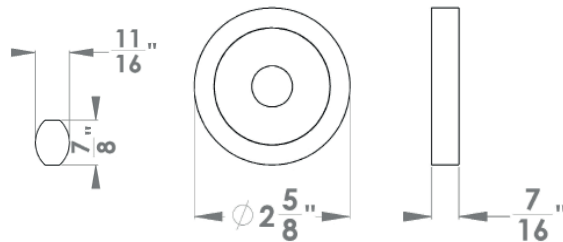

**Porto**

Finish: satin/polished stainless steel (73)

**To suit standard 2 1/8" door prep**

**Porto – UER43Q**  
2 5/8 x 2 5/8 x 7/16"

**Porto – UER43**  
Ø 2 5/8 x 7/16"

**Features UER43Q and UER43**

- 3 piece rose
- concealed bolt-through fixing
- sprung
- door range 1 1/4" (31 mm) - 2" (50 mm) standard
- T- and Lip-Strike with dust box
- stainless steel faceplate
- backsets: 2 3/8" (60 mm) or 2 3/4" (70 mm)
- functions: Passage (PAS), Privacy (PRI), full dummy (DUM), dummy left (DUML), dummy right (DUMR)
- available with UL-Latch
- 28° latch with attached face plate
- rate of satin stainless steel 304
- hub 5/16" (8 mm)
- door prep 2 1/8"
- available finish: satin/polished stainless steel

round

UER43 PAS60 73	passage 2 3/8" backset
UER43 PAS70 73	passage 2 3/4" backset
UER43 PRI60 73	privacy 2 3/8" backset
UER43 PRI70 73	privacy 2 3/4" backset
UER43 DUM 73	full dummy
UER43 DUML 73	half dummy left
UER43 DUMR 73	half dummy right
UEDB 73	deadbolt to add to passage
UEDB A 73	deadbolt keyed alike

**specification details**

lever

round rose

square rose