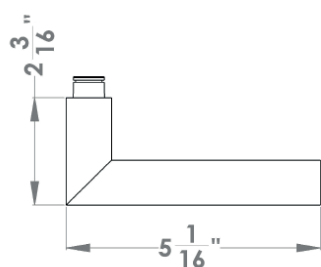

**Porto**

Finish: satin/polished stainless steel (73)

**To suit standard 2 1/8" door prep**

**Porto – UER43Q**  
2 5/8 x 2 5/8 x 7/16"

**Porto – UER43**  
Ø 2 5/8 x 7/16"

**Features UER43Q and UER43**

- 3 piece rose
- concealed bolt-through fixing
- sprung
- door range 1 1/4" (31 mm) - 2" (50 mm) standard
- T- and Lip-Strike with dust box
- stainless steel faceplate
- backsets: 2 3/8" (60 mm) or 2 3/4" (70 mm)
- functions: Passage (PAS), Privacy (PRI), full dummy (DUM), dummy left (DUML), dummy right (DUMR)
- available with UL-Latch
- 28° latch with attached face plate
- rate of satin stainless steel 304
- hub 5/16" (8 mm)
- door prep 2 1/8"
- available finish: satin/polished stainless steel

**specification details**

lever

round rose

square rose