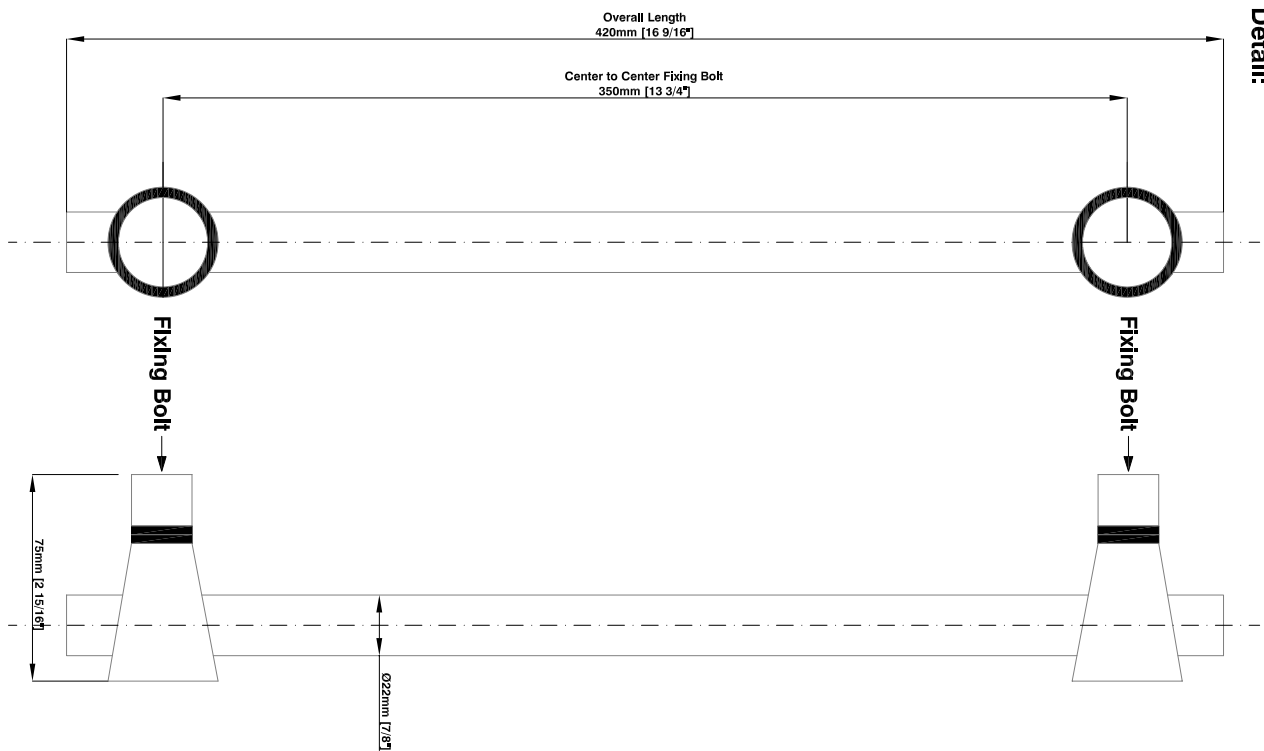

Dimensional Detail:

Fixing Bolts

Specified by purchase order:

	EZ 1061 Back to back fixing as pair for glass door
	EZ 1062 Bolt through for glass with cover caps on the opposite side
	EZ 1064 Secret face fixing for wood doors
	EZ 1063 Secret face fixing for frame/PVC doors
	EZ 1065 Bolt through fixing for wood or frame with cover caps on opposite side
	EZ 1066 Bolt through fixing without cover caps; single fixing
	EZ 1070 Washer
	EZ 1060 Back to back for wood, metal, or PVC