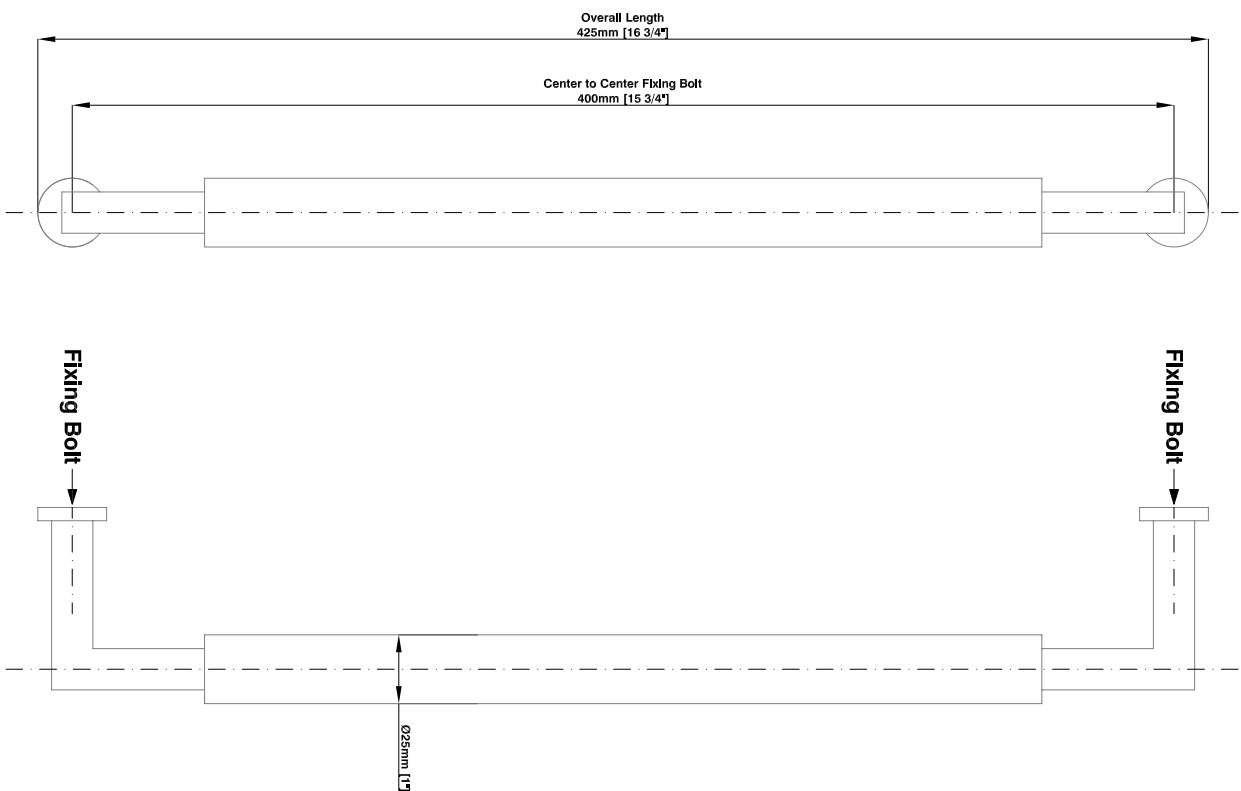

StainlessSteelStuff.com

By: Karcher Design [ES 23]

Dimensional Detail:

Fixing Bolts

Specified by purchase order:

	EZ 1061 Back to back fixing as pair for glass door
	EZ 1062 Bolt through for glass with cover caps on the opposite side
	EZ 1064 Secret face fixing for wood doors
	EZ 1063 Secret face fixing for frame/PVC doors
	EZ 1065 Bolt through fixing for wood or frame with cover caps on opposite side
	EZ 1066 Bolt through fixing without cover caps; single fixing
	EZ 1070 Washer
	EZ 1060 Back to back for wood, metal, or PVC