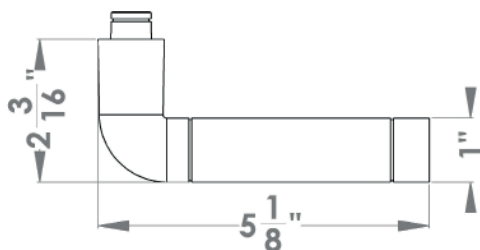

**Babylon**

Finish: satin/polished stainless steel (73)

**To suit standard 2 1/8" door prep**

**Babylon – UER32Q**  
 2 5/8 x 2 5/8 x 7/16"

**Babylon – UER32**  
 Ø 2 5/8 x 7/16"

**Features UER32Q and UER32**

- 3 piece rose
- concealed bolt-through fixing
- sprung
- door range 1 1/4" (31 mm) - 2" (50 mm) standard
- T- and Lip-Strike with dust box
- stainless steel faceplate
- backsets: 2 3/8" (60 mm) or 2 3/4" (70 mm)
- functions: Passage (PAS), Privacy (PRI), full dummy (DUM), dummy left (DUML), dummy right (DUMR)
- available with UL-Latch
- 28° latch with attached face plate
- rate of satin stainless steel 304
- hub 5/16" (8 mm)
- door prep 2 1/8"
- available finish: satin/polished stainless steel

product code  
 square

UER32Q PAS60 73	passage 2 3/8" backset
UER32Q PAS70 73	passage 2 3/4" backset
UER32Q PRI60 73	privacy 2 3/8" backset
UER32Q PRI70 73	privacy 2 3/4" backset
UER32Q DUM 73	full dummy
UER32Q DUML 73	half dummy left
UER32Q DUMR 73	half dummy right
UEDBQ 73	deadbolt to add to passage
UEDBQ A 73	deadbolt keyed alike

**specification details**

lever

round rose

square rose