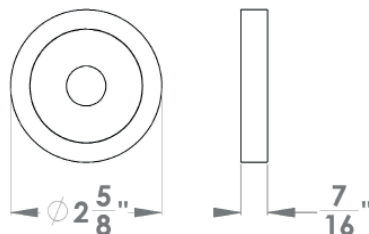

**Babylon**

Finish: satin/polished stainless steel (73)

**To suit standard 2 1/8" door prep**

**Babylon – UER32Q**  
 2 5/8 x 2 5/8 x 7/16"

**Babylon – UER32**  
 Ø 2 5/8 x 7/16"

**Features UER32Q and UER32**

- 3 piece rose
- concealed bolt-through fixing
- sprung
- door range 1 1/4" (31 mm) - 2" (50 mm) standard
- T- and Lip-Strike with dust box
- stainless steel faceplate
- backsets: 2 3/8" (60 mm) or 2 3/4" (70 mm)
- functions: Passage (PAS), Privacy (PRI), full dummy (DUM), dummy left (DUML), dummy right (DUMR)
- available with UL-Latch
- 28° latch with attached face plate
- rate of satin stainless steel 304
- hub 5/16" (8 mm)
- door prep 2 1/8"
- available finish: satin/polished stainless steel

round

UER32 PAS60 73	passage 2 3/8" backset
UER32 PAS70 73	passage 2 3/4" backset
UER32 PRI60 73	privacy 2 3/8" backset
UER32 PRI70 73	privacy 2 3/4" backset
UER32 DUM 73	full dummy
UER32 DUML 73	half dummy left
UER32 DUMR 73	half dummy right
UEDB 73	deadbolt to add to passage
UEDB A 73	deadbolt keyed alike

**specification details**

lever

round rose

square rose