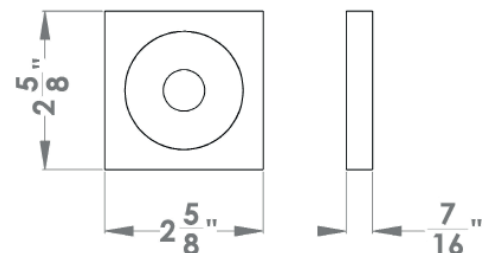

specification details

lever

round rose

square rose

Please note: Karcher Design products are designed and measured in metric. Imperial measurements are close approximations to the actual metric dimensions.