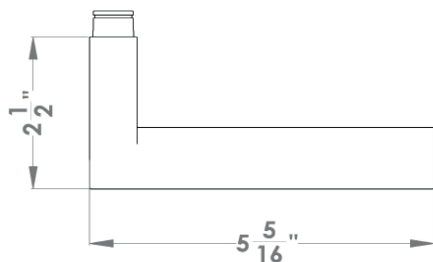

Madeira – UER45Q LD
 2 5/8 x 2 5/8 x 7/16"

Madeira – UER45 LD
 Ø 2 5/8 x 7/16"

Features UER45Q LD and UER45 LD

- 3 piece rose
- concealed bolt-through fixing
- sprung
- door range 1 1/4" (31 mm) - 2" (50 mm) standard
- T- and Lip-Strike with dust box
- stainless steel faceplate
- backsets: 2 3/8" (60 mm) or 2 3/4" (70 mm)
- functions: Passage (PAS), Privacy (PRI), full dummy (DUM), dummy left (DUML), dummy right (DUMR)
- available with UL-Latch
- 28° latch with attached face plate
- rate of satin stainless steel 304
- hub 5/16" (8 mm)
- door prep 2 1/8"
- finish: satin stainless steel/dark brown leather
- available leather colours: dark brown, light brown, black

specification details

lever

round rose

square rose

Please note: Karcher Design products are designed and measured in metric. Imperial measurements are close approximations to the actual metric dimensions.