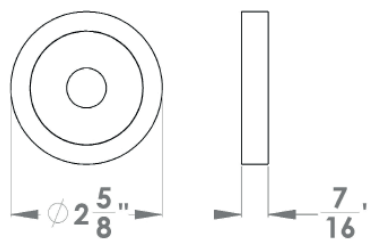

Madeira – UER45Q LD
 2 5/8 x 2 5/8 x 7/16"

Madeira – UER45 LD
 Ø 2 5/8 x 7/16"

Features UER45Q LD and UER45 LD

- 3 piece rose
- concealed bolt-through fixing
- sprung
- door range 1 1/4" (31 mm) - 2" (50 mm) standard
- T- and Lip-Strike with dust box
- stainless steel faceplate
- backsets: 2 3/8" (60 mm) or 2 3/4" (70 mm)
- functions: Passage (PAS), Privacy (PRI), full dummy (DUM), dummy left (DUML), dummy right (DUMR)
- available with UL-Latch
- 28° latch with attached face plate
- rate of satin stainless steel 304
- hub 5/16" (8 mm)
- door prep 2 1/8"
- finish: satin stainless steel/dark brown leather
- available leather colours: dark brown, light brown, black

round

UER45 LD PAS60 71	passage 2 3/8" backset
UER45 LD PAS70 71	passage 2 3/4" backset
UER45 LD PRI60 71	privacy 2 3/8" backset
UER45 LD PRI70 71	privacy 2 3/4" backset
UER45 LD DUM 71	full dummy
UER45 LD DUML 71	half dummy left
UER45 LD DUMR 71	half dummy right
UEDB 71	deadbolt to add to passage
UEDB A 71	deadbolt keyed alike

specification details

lever

round rose

square rose

Please note: Karcher Design products are designed and measured in metric. Imperial measurements are close approximations to the actual metric dimensions.