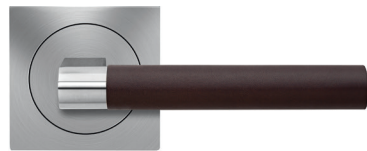

Tear Sheet
 Model Madeira on rose by KARCHER DESIGN

STAINLESS

DOOR HARDWARE

www.StainlessDoorHardware.com

KARCHER
DESIGN
 GERMANY

Madeira

Finish: satin stainless steel (71) / dark brown leather

To suit standard 2 1/8" door prep

Madeira – UER45Q LD
 2 5/8 x 2 5/8 x 7/16"

Madeira – UER45 LD
 Ø 2 5/8 x 7/16"

Features UER45Q LD and UER45 LD

- 3 piece rose
- concealed bolt-through fixing
- sprung
- door range 1 1/4" (31 mm) - 2" (50 mm) standard
- T- and Lip-Strike with dust box
- stainless steel faceplate
- backsets: 2 3/8" (60 mm) or 2 3/4" (70 mm)
- functions: Passage (PAS), Privacy (PRI), full dummy (DUM), dummy left (DUML), dummy right (DUMR)
- available with UL-Latch
- 28° latch with attached face plate
- rate of satin stainless steel 304
- hub 5/16" (8 mm)
- door prep 2 1/8"
- finish: satin stainless steel/dark brown leather
- available leather colours: dark brown, light brown, black

product code
 square

UER45Q LD PAS60 71	passage 2 3/8" backset
UER45Q LD PAS70 71	passage 2 3/4" backset
UER45Q LD PRI60 71	privacy 2 3/8" backset
UER45Q LD PRI70 71	privacy 2 3/4" backset
UER45Q LD DUM 71	full dummy
UER45Q LD DUML 71	half dummy left
UER45Q LD DUMR 71	half dummy right
UEDBQ 71	deadbolt to add to passage
UEDBQ A 71	deadbolt keyed alike

specification details

lever

round rose

square rose

Please note: Karcher Design products are designed and measured in metric. Imperial measurements are close approximations to the actual metric dimensions.