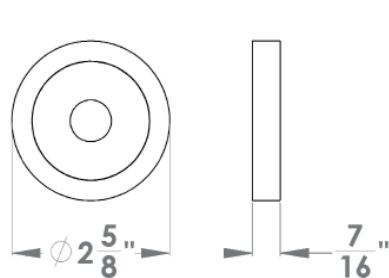

**New York**

Finish: satin/polished stainless steel (73)

**To suit standard 2 1/8" door prep**

**New York – UER65Q**  
 2 5/8 x 2 5/8 x 7/16"

**New York – UER65**  
 Ø 2 5/8 x 7/16"

**Features UER65Q and UER65**

- 3 piece rose
- concealed bolt-through fixing
- sprung
- door range 1 1/4" (31 mm) - 2" (51 mm) standard
- T- and Lip-Strike with dust box
- stainless steel faceplate
- backsets: 2 3/8" (60 mm) or 2 3/4" (70 mm)
- functions: Passage (PAS), Privacy (PRI), full dummy (DUM), dummy left (DUML), dummy right (DUMR)
- available with UL-Latch
- 28° latch with attached face plate
- rate of satin stainless steel 304
- hub 5/16" (8 mm)
- door prep 2 1/8"
- available finishes: satin/polished stainless steel, satin stainless steel

round

UER65 PAS60 73	passage 2 3/8" backset
UER65 PAS70 73	passage 2 3/4" backset
UER65 PRI60 73	privacy 2 3/8" backset
UER65 PRI70 73	privacy 2 3/4" backset
UER65 DUM 73	full dummy
UER65 DUML 73	half dummy left
UER65 DUMR 73	half dummy right
UEDB 73	deadbolt to add to passage
UEDB A 73	deadbolt keyed alike

**specification details**

lever

round rose

square rose