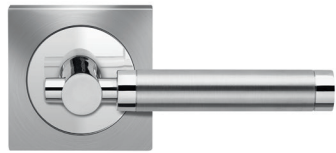

**New York**

Finish: satin/polished stainless steel (73)

**To suit standard 2 1/8" door prep**

**New York – UER65Q**  
 2 5/8 x 2 5/8 x 7/16"

**New York – UER65**  
 Ø 2 5/8 x 7/16"

**Features UER65Q and UER65**

- 3 piece rose
- concealed bolt-through fixing
- sprung
- door range 1 1/4" (31 mm) - 2" (51 mm) standard
- T- and Lip-Strike with dust box
- stainless steel faceplate
- backsets: 2 3/8" (60 mm) or 2 3/4" (70 mm)
- functions: Passage (PAS), Privacy (PRI), full dummy (DUM), dummy left (DUML), dummy right (DUMR)
- available with UL-Latch
- 28° latch with attached face plate
- rate of satin stainless steel 304
- hub 5/16" (8 mm)
- door prep 2 1/8"
- available finishes: satin/polished stainless steel, satin stainless steel

**specification details**

lever

round rose

square rose