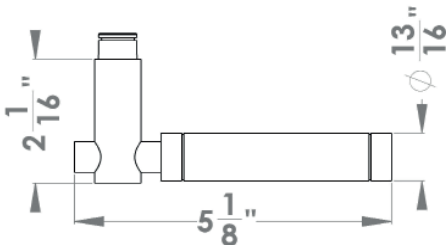

**New York**

Finish: satin/polished stainless steel (73)

**To suit standard 2 1/8" door prep**

**New York – UER65Q**  
 2 5/8 x 2 5/8 x 7/16"

**New York – UER65**  
 Ø 2 5/8 x 7/16"

**Features UER65Q and UER65**

- 3 piece rose
- concealed bolt-through fixing
- sprung
- door range 1 1/4" (31 mm) - 2" (51 mm) standard
- T- and Lip-Strike with dust box
- stainless steel faceplate
- backsets: 2 3/8" (60 mm) or 2 3/4" (70 mm)
- functions: Passage (PAS), Privacy (PRI), full dummy (DUM), dummy left (DUML), dummy right (DUMR)
- available with UL-Latch
- 28° latch with attached face plate
- rate of satin stainless steel 304
- hub 5/16" (8 mm)
- door prep 2 1/8"
- available finishes: satin/polished stainless steel, satin stainless steel

product code  
 square

UER65Q PAS60 73	passage 2 3/8" backset
UER65Q PAS70 73	passage 2 3/4" backset
UER65Q PRI60 73	privacy 2 3/8" backset
UER65Q PRI70 73	privacy 2 3/4" backset
UER65Q DUM 73	full dummy
UER65Q DUML 73	half dummy left
UER65Q DUMR 73	half dummy right
UEDBQ 73	deadbolt to add to passage
UEDBQ A 73	deadbolt keyed alike

**specification details**

lever

round rose

square rose