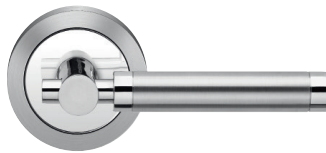

**New York**

Finish: satin/polished stainless steel (73)

**To suit standard 2 1/8" door prep**

**New York – UER65Q**  
 2 5/8 x 2 5/8 x 7/16"

**New York – UER65**  
 Ø 2 5/8 x 7/16"

**Features UER65Q and UER65**

- 3 piece rose
- concealed bolt-through fixing
- sprung
- door range 1 1/4" (31 mm) - 2" (51 mm) standard
- T- and Lip-Strike with dust box
- stainless steel faceplate
- backsets: 2 3/8" (60 mm) or 2 3/4" (70 mm)
- functions: Passage (PAS), Privacy (PRI), full dummy (DUM), dummy left (DUML), dummy right (DUMR)
- available with UL-Latch
- 28° latch with attached face plate
- rate of satin stainless steel 304
- hub 5/16" (8 mm)
- door prep 2 1/8"
- available finishes: satin/polished stainless steel, satin stainless steel

**specification details**

lever

round rose

square rose