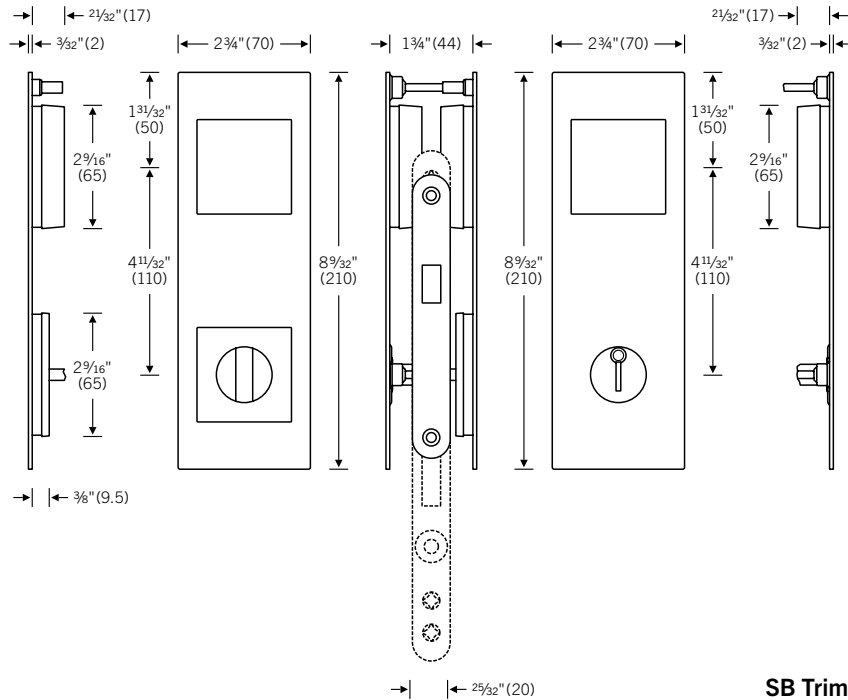

Trim Set SB Privacy Set for Sliding Door Locks (ESL and EPL)

Privacy Set

42 4255 ■

as Set with 8 mm Square Spindle

Set with ESL 7001

N

I

Set with EPL 7002

**SB Trim for $1\frac{3}{4}''$ wood doors only.
SB trim cannot be purchased independently
from Lock. Trim number for reference only.**

All details subject to modification