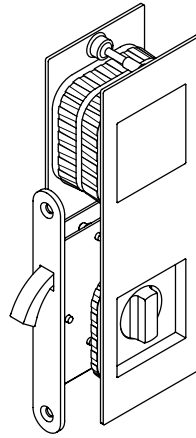

Trim Set SB Privacy Set for Sliding Door Locks (ESL and EPL)

Privacy Set

42 4255 ■

as Set with 8 mm Square Spindle

Set with ESL 7001

N

I

Set with EPL 7002

**SB Trim for $1\frac{3}{4}''$ wood doors only.
SB trim cannot be purchased independently
from Lock. Trim number for reference only.**

All details subject to modification