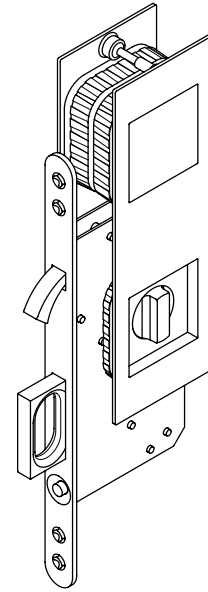

Trim Set SB Privacy Set for Sliding Door Locks (ESL and EPL)

Privacy Set

42 4255 ■

as Set with 8 mm Square Spindle

Set with ESL 7001

N

I

Set with EPL 7002

**SB Trim for $1\frac{3}{4}''$ wood doors only.
SB trim cannot be purchased independently
from Lock. Trim number for reference only.**

All details subject to modification