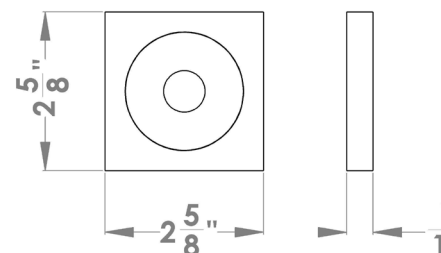

specification details

lever

round rose

square rose

Manhattan

Finish: cosmos black (83)

To suit standard 2 1/8" door prep

Manhattan – UER21Q
 2 5/8 x 2 5/8 x 7/16"

Manhattan – UER21
 Ø 2 5/8 x 7/16"

Features UER21Q and UER21

- 3 piece rose
- concealed bolt-through fixing
- sprung
- door range 1 1/4" (31 mm) - 2" (50 mm) standard
- T- and Lip-Strike with dust box
- stainless steel faceplate
- backsets: 2 3/8" (60 mm) or 2 3/4" (70 mm)
- functions: Passage (PAS), Privacy (PRI), full dummy (DUM), dummy left (DUML), dummy right (DUMR)
- available with UL-Latch
- 28° latch with attached face plate
- rate of satin stainless steel 304
- hub 5/16" (8 mm)
- door prep 2 1/8"
- available finishes: cosmos black, satin stainless steel