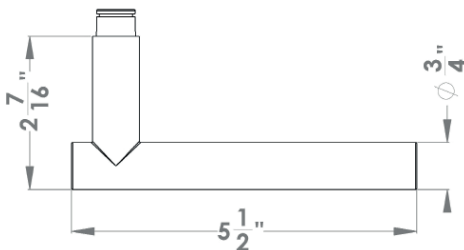

specification details

lever

round rose

square rose

Manhattan

Finish: cosmos black (83)

To suit standard 2 1/8" door prep

Manhattan – UER21Q
 2 5/8 x 2 5/8 x 7/16"

Manhattan – UER21
 Ø 2 5/8 x 7/16"

Features UER21Q and UER21

- 3 piece rose
- concealed bolt-through fixing
- sprung
- door range 1 1/4" (31 mm) - 2" (50 mm) standard
- T- and Lip-Strike with dust box
- stainless steel faceplate
- backsets: 2 3/8" (60 mm) or 2 3/4" (70 mm)
- functions: Passage (PAS), Privacy (PRI), full dummy (DUM), dummy left (DUML), dummy right (DUMR)
- available with UL-Latch
- 28° latch with attached face plate
- rate of satin stainless steel 304
- hub 5/16" (8 mm)
- door prep 2 1/8"
- available finishes: cosmos black, satin stainless steel

product code square

UER21Q PAS60 83	passage 2 3/8" backset
UER21Q PAS70 83	passage 2 3/4" backset
UER21Q PRI60 83	privacy 2 3/8" backset
UER21Q PRI70 83	privacy 2 3/4" backset
UER21Q DUM 83	full dummy
UER21Q DUML 83	half dummy left
UER21Q DUMR 83	half dummy right
UEDBQ 83	deadbolt to add to passage
UEDBQ A 83	deadbolt keyed alike

specification details

lever

round rose

square rose