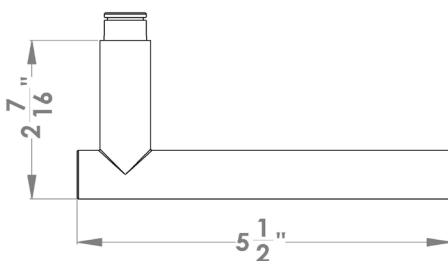

Manhattan

Finish: satin stainless steel (71)

To suit standard 2 1/8" door prep

Features UER21Q and UER21

Manhattan - UER 21Q
2 5/8 x 2 5/8 x 7/16"

Manhattan - UER 21
Ø 2 5/8 x 7/16"

- 3 piece rose
- concealed bolt-through fixing
- sprung
- door range 1 1/4" (31 mm) - 2" (51 mm) standard
- T- and Lip-Strike with dust box
- stainless steel faceplate
- backsets: 2 3/8" (60 mm) or 2 3/4" (70 mm)
- functions: Passage (PAS), Privacy (PRI), full dummy (DUM), dummy left (DUM L), dummy right (DUM R)
- available with UL-Latch
- 28° latch with attached face plate
- rate of satin stainless steel 304
- hub 5/16" (8 mm)
- door prep 2 1/8"
- available finish: satin stainless steel

specification details

lever

round rose

square rose

Manhattan

Finish: cosmos black (83)

To suit standard 2 1/8" door prep

Manhattan – UER21Q
 2 5/8 x 2 5/8 x 7/16"

Manhattan – UER21
 Ø 2 5/8 x 7/16"

Features UER21Q and UER21

- 3 piece rose
- concealed bolt-through fixing
- sprung
- door range 1 1/4" (31 mm) - 2" (50 mm) standard
- T- and Lip-Strike with dust box
- stainless steel faceplate
- backsets: 2 3/8" (60 mm) or 2 3/4" (70 mm)
- functions: Passage (PAS), Privacy (PRI), full dummy (DUM), dummy left (DUML), dummy right (DUMR)
- available with UL-Latch
- 28° latch with attached face plate
- rate of satin stainless steel 304
- hub 5/16" (8 mm)
- door prep 2 1/8"
- available finishes: cosmos black, satin stainless steel