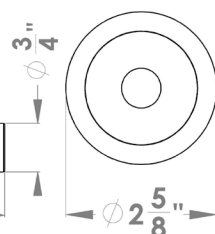

Manhattan

Finish: satin stainless steel (71)

To suit standard 2 1/8" door prep

Features UER21Q and UER21

Manhattan - UER 21Q
2 5/8 x 2 5/8 x 7/16"

Manhattan - UER 21
Ø 2 5/8 x 7/16"

- 3 piece rose
- concealed bolt-through fixing
- sprung
- door range 1 1/4" (31 mm) - 2" (51 mm) standard
- T- and Lip-Strike with dust box
- stainless steel faceplate
- backsets: 2 3/8" (60 mm) or 2 3/4" (70 mm)
- functions: Passage (PAS), Privacy (PRI), full dummy (DUM), dummy left (DUM L), dummy right (DUM R)
- available with UL-Latch
- 28° latch with attached face plate
- rate of satin stainless steel 304
- hub 5/16" (8 mm)
- door prep 2 1/8"
- available finish: satin stainless steel

specification details

lever

round rose

square rose

Manhattan

Finish: cosmos black (83)

To suit standard 2 1/8" door prep

Manhattan – UER21Q
 2 5/8 x 2 5/8 x 7/16"

Manhattan – UER21
 Ø 2 5/8 x 7/16"

Features UER21Q and UER21

- 3 piece rose
- concealed bolt-through fixing
- sprung
- door range 1 1/4" (31 mm) - 2" (50 mm) standard
- T- and Lip-Strike with dust box
- stainless steel faceplate
- backsets: 2 3/8" (60 mm) or 2 3/4" (70 mm)
- functions: Passage (PAS), Privacy (PRI), full dummy (DUM), dummy left (DUML), dummy right (DUMR)
- available with UL-Latch
- 28° latch with attached face plate
- rate of satin stainless steel 304
- hub 5/16" (8 mm)
- door prep 2 1/8"
- available finishes: cosmos black, satin stainless steel

specification details

lever

round rose

square rose