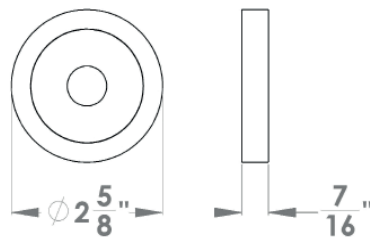

specification details

lever

round rose

square rose

Manhattan

Finish: cosmos black (83)

To suit standard 2 1/8" door prep

Manhattan – UER21Q
 2 5/8 x 2 5/8 x 7/16"

Manhattan – UER21
 Ø 2 5/8 x 7/16"

Features UER21Q and UER21

- 3 piece rose
- concealed bolt-through fixing
- sprung
- door range 1 1/4" (31 mm) - 2" (50 mm) standard
- T- and Lip-Strike with dust box
- stainless steel faceplate
- backsets: 2 3/8" (60 mm) or 2 3/4" (70 mm)
- functions: Passage (PAS), Privacy (PRI), full dummy (DUM), dummy left (DUML), dummy right (DUMR)
- available with UL-Latch
- 28° latch with attached face plate
- rate of satin stainless steel 304
- hub 5/16" (8 mm)
- door prep 2 1/8"
- available finishes: cosmos black, satin stainless steel

round

UER21 PAS60 83	passage 2 3/8" backset
UER21 PAS70 83	passage 2 3/4" backset
UER21 PRI60 83	privacy 2 3/8" backset
UER21 PRI70 83	privacy 2 3/4" backset
UER21 DUM 83	full dummy
UER21 DUML 83	half dummy left
UER21 DUMR 83	half dummy right
UEDB 83	deadbolt to add to passage
UEDB A 83	deadbolt keyed alike

specification details

lever

round rose

square rose