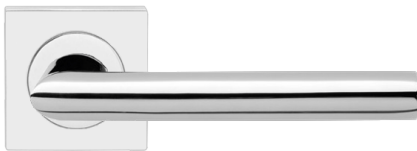

To suit standard 2 1/8" door prep

Verona- UER 37Q
2 5/8 x 2 5/8 x 7/16"

product code square

UER37Q PAS60 72	passage 2 3/8" backset
UER37Q PAS70 72	passage 2 3/4" backset
UER37Q PRI60 72	privacy 2 3/8" backset
UER37Q PRI70 72	privacy 2 3/4" backset
UER37Q DUM 72	full dummy
UER37Q DUML 72	half dummy left
UER37Q DUMR 72	half dummy right
UEDBQ 72	deadbolt to add to passage