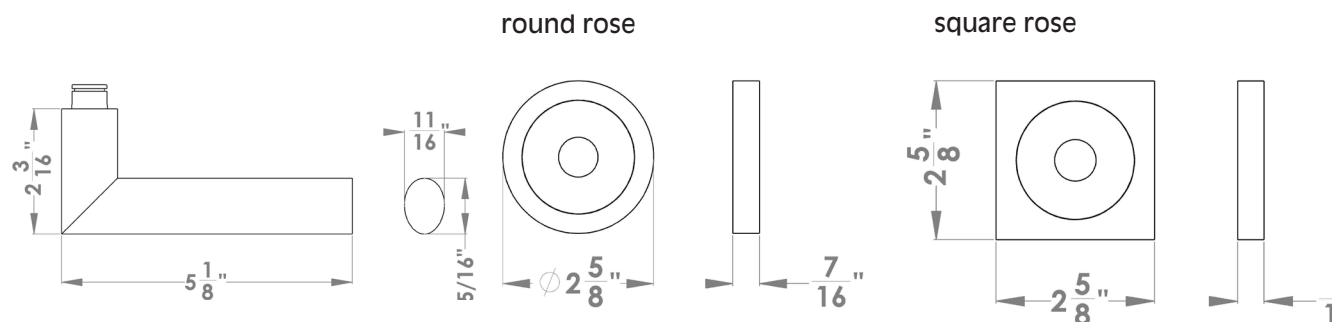

specification details