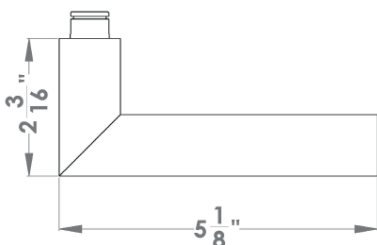

specification details

lever