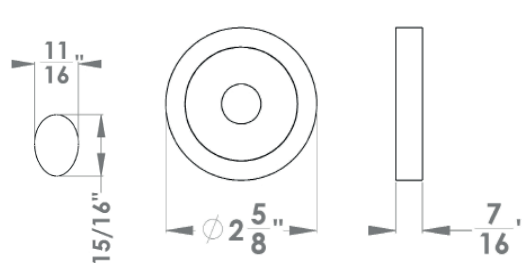

### To suit standard 2 1/8" door prep

**Verona- UER 37Q**  
2 5/8 x 2 5/8 x 7/16"

**Verona- UER 37**  
Ø 2 5/8 x 7/16"

**Verona- UER 37**  
Ø 2 5/8 x 7/16"

### specification details

**Verona**

Finish: cosmos black (83)

**To suit standard 2 1/8" door prep**

**Verona – UER37Q**  
 2 5/8 x 2 5/8 x 7/16"

**Verona – UER37**  
 Ø 2 5/8 x 7/16"

**Features UER37Q and UER37**

**specification details**

lever

round rose

square rose