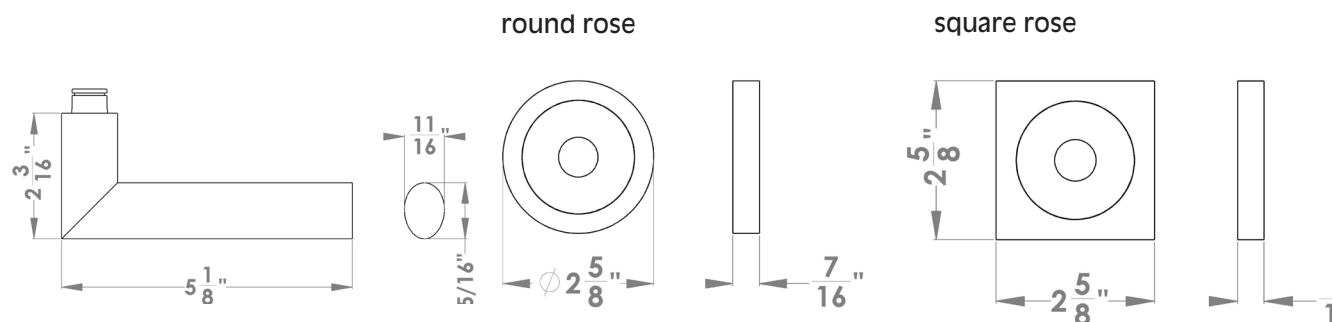

specification details