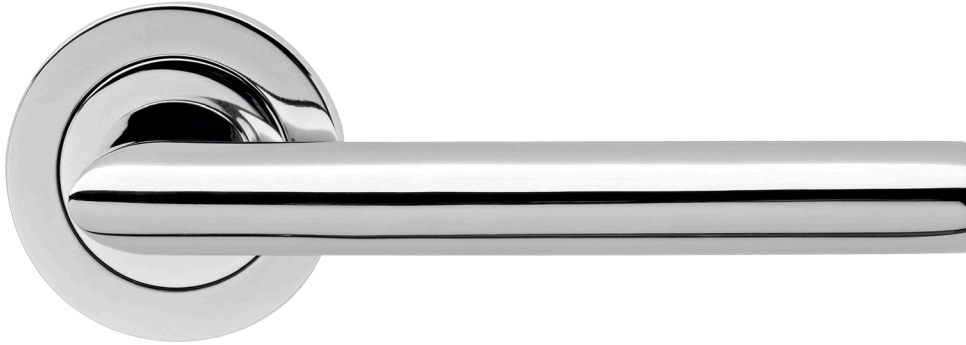

Verona

Finish: polish stainless steel (72)

To suit standard 2 1/8" door prep

product code square

UER37Q PAS60 72	passage 2 3/8" backset
UER37Q PAS70 72	passage 2 3/4" backset
UER37Q PRI60 72	privacy 2 3/8" backset
UER37Q PRI70 72	privacy 2 3/4" backset
UER37Q DUM 72	full dummy
UER37Q DUML 72	half dummy left
UER37Q DUMR 72	half dummy right
UEDBQ 72	deadbolt to add to passage

round

UER37 PAS60 72	passage 2 3/8" backset
UER37 PAS70 72	passage 2 3/4" backset
UER37 PRI60 72	privacy 2 3/8" backset
UER37 PRI70 72	privacy 2 3/4" backset
UER37 DUM 72	full dummy
UER37 DUML 72	half dummy left
UER37 DUMR 72	half dummy right
UEDB 72	deadbolt to add to passage
UEDBA 72	deadbolt keyed alike

Features UER37Q and UER37

- 3 piece rose
- concealed bolt-through fixing
- sprung
- door range 1 1/4" (31 mm) - 2" (51 mm) standard
- T- and Lip-Strike with dust box
- stainless steel faceplate
- backsets: 2 3/8" (60 mm) or 2 3/4" (70 mm)
- functions: Passage (PAS), Privacy (PRI), full dummy (DUM), dummy left (DUM L), dummy right (DUM R)
- available with UL-Latch
- 28° latch with attached face plate
- rate of satin stainless steel 304
- hub 5/16" (8 mm)
- door prep 2 1/8"
- available finish: polish stainless steel

specification details