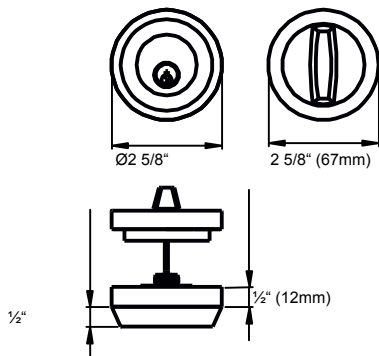

Single Cylinder Deadbolt UEDB

By KARCHER DESIGN

- Solid stainless steel collar ($\varnothing$ 2 5/8" (67mm)) for the guidance of the cylinder
- Concealed fixing on the inside based on 3 piece rose system ($\varnothing$ 2 5/8" (67mm))
- UEDB Design harmonized with the US-Latch sets
- Standard 2 1/8" (53mm) door prep
- Door range: 2 1/8" - 2 9/16 (55 - 65 mm) standard
- For door thickness 1 3/8" - 1 3/4" (35 - 45 mm) a distance ring (UEZ D1) required
- Adjustable latch with a backset of 2 3/8" (60 mm) and 2 3/4" - (70 mm)
- Solid Brass Cylinder with 5 pins and C keyway
- Stainless steel strike plate with plastic dust cover
- Stainless steel latch face plate

Special options

- UEZ D1 71 (Distance Ring): For door thickness 1 3/8" - 1 3/4" (35 - 45 mm) a distance ring is required

Finish: satin stainless steel (finish code 71)
satin / polished stainless steel (finish code 73)

Karcher article no.:

UEDB 71: Deadbolt in finish satin stainless steel

UEDB 73: Deadbolt in finish satin/polished stainless steel

UEZ D1 71: Distance ring for UEDB 71 and UEDB 73

Dimensional detail: