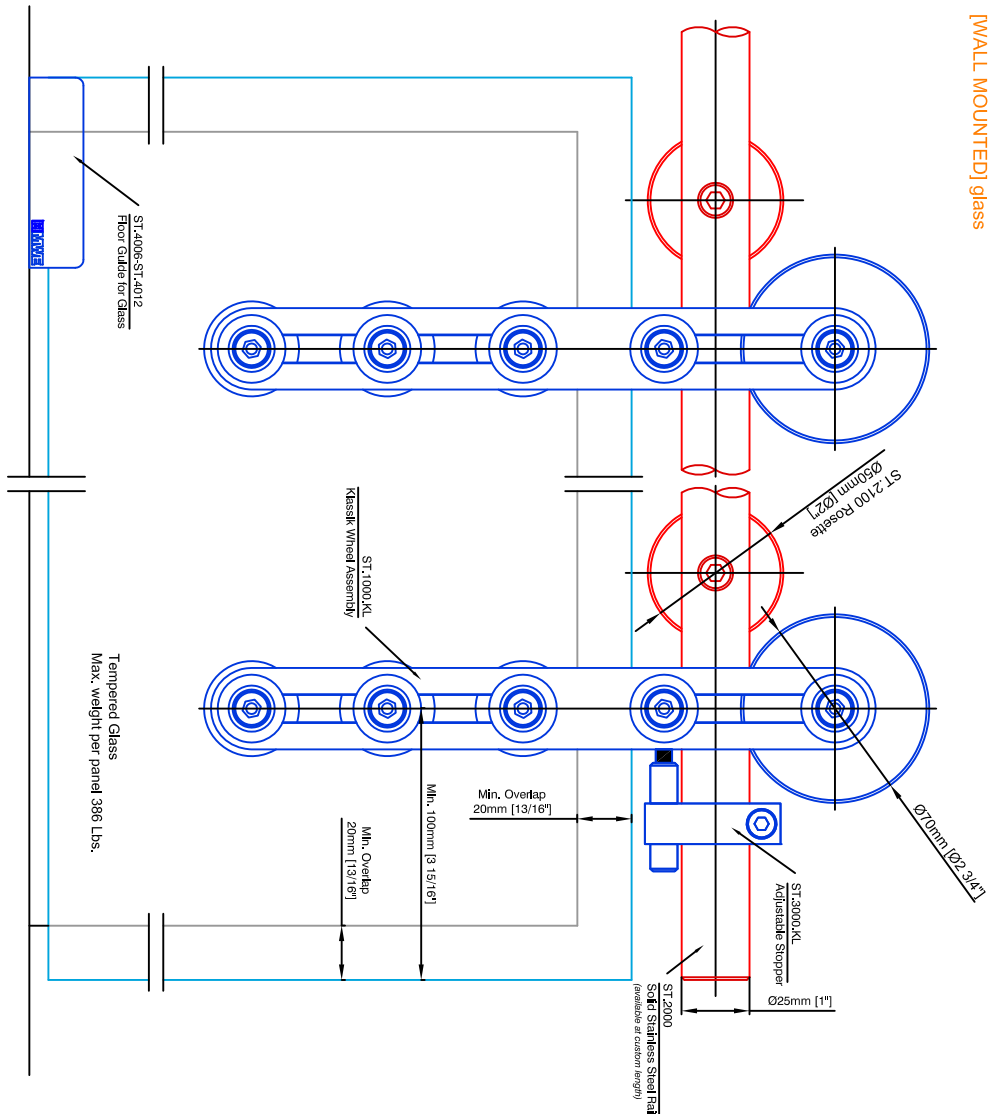

[WALL MOUNTED] glass

Dimension

Dimension	Glass Thickness
A	8mm [5/16"]
B	13.5mm [1/2"]
C	8mm [5/16"]
	10mm [3/8"]
	11.5mm [7/16"]
	6mm [3/16"]
	26mm [1"]
	4mm [1/8"]
	28mm [1 1/8"]

(*) ST.2100 Projection: 22.5mm [7/8"], 27.5mm [1 1/16"], 32.5mm [1 1/4"], 37.5mm [1 1/2"], 42.5mm [1 11/16"], 47.5mm [1 7/8"], 52.5mm [2 1/16"] Custom up to 100mm [3 15/16"]

All millimeter dimensions are exact and supersede the inch conversions.