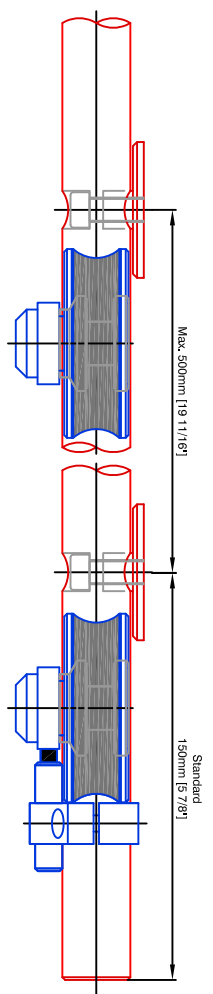

[WALL MOUNTED] glass

Dimension

Dimension	Glass Thickness
A	8mm [5/16"]
B	13.5mm [1/2"]
C	8mm [5/16"]
	10mm [3/8"]
	11.5mm [7/16"]
	6mm [3/16"]
	26mm [1"]
	4mm [1/8"]
	28mm [1 1/8"]

(*) ST.2100 Projection: 22.5mm [7/8"], 27.5mm [1 1/16"], 32.5mm [1 1/4"], 37.5mm [1 1/2"], 42.5mm [1 11/16"], 47.5mm [1 7/8"], 52.5mm [2 1/16"] Custom up to 100mm [3 15/16"]

All millimeter dimensions are exact and supersede the inch conversions.