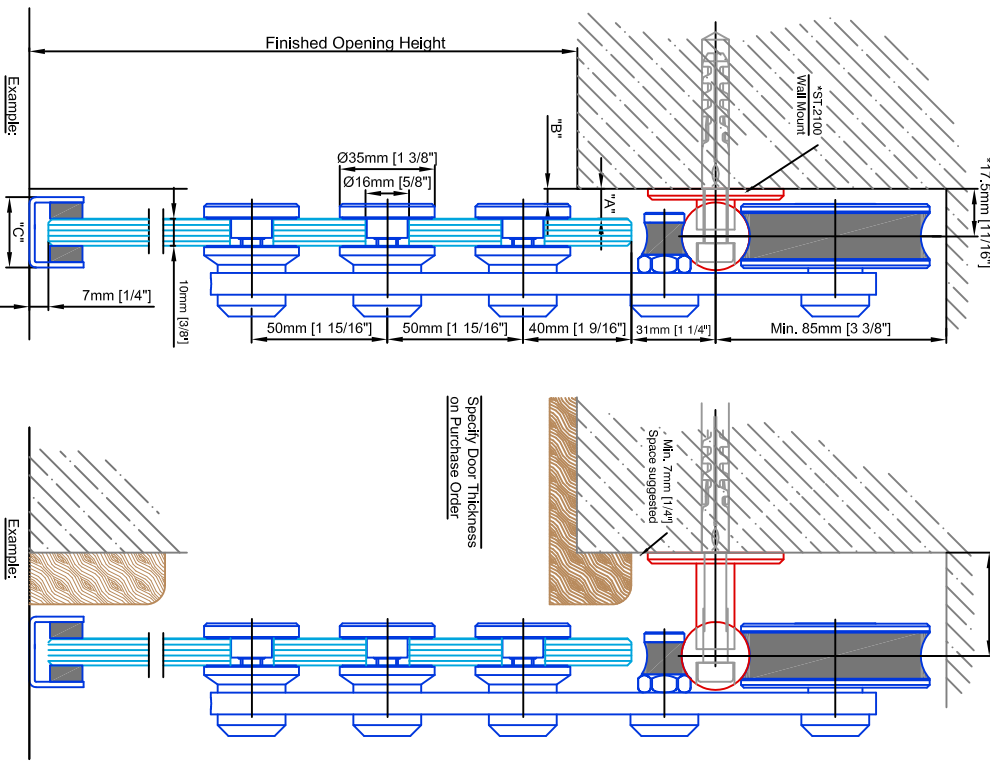

[WALL MOUNTED] glass

Dimension

Dimension	Glass Thickness
A	8mm [5/16"]
B	13.5mm [1/2"]
C	8mm [5/16"]
	10mm [3/8"]
	11.5mm [7/16"]
	6mm [3/16"]
	26mm [1"]
	4mm [1/8"]
	28mm [1 1/8"]

(*) ST.2100 Projection: 22.5mm [7/8"], 27.5mm [1 1/16"], 32.5mm [1 1/4"], 37.5mm [1 1/2"], 42.5mm [1 11/16"], 47.5mm [1 7/8"], 52.5mm [2 1/16"] Custom up to 100mm [3 15/16"]

All millimeter dimensions are exact and supersede the inch conversions.