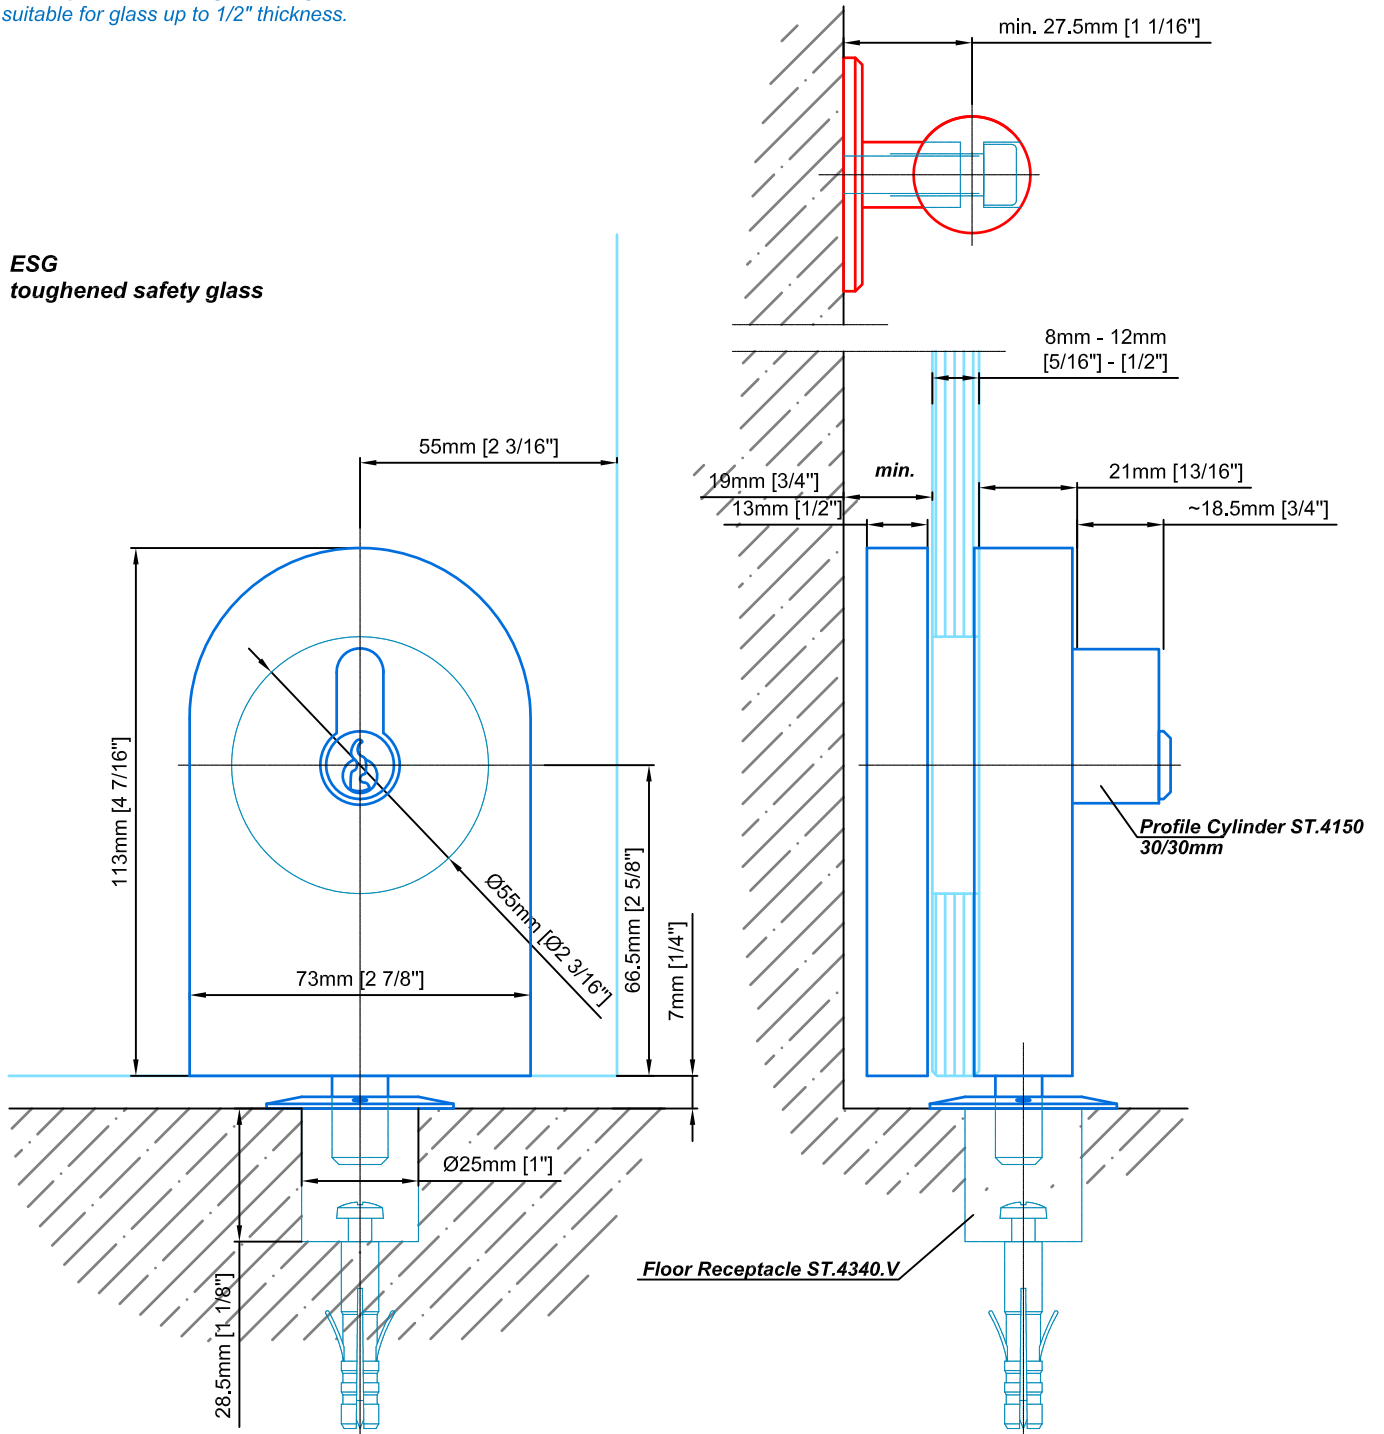

**Lock option for sliding or swing doors**  
 suitable for glass up to 1/2" thickness.

**ESG**  
 toughened safety glass

BARTELS NETWORK\_Vendor\_MWE\_Specs\_2016 Specs

**LOCK** [ST.4100.SR]

Prepared Date: 14-June-2016  
 Prepared By: C.Andryka