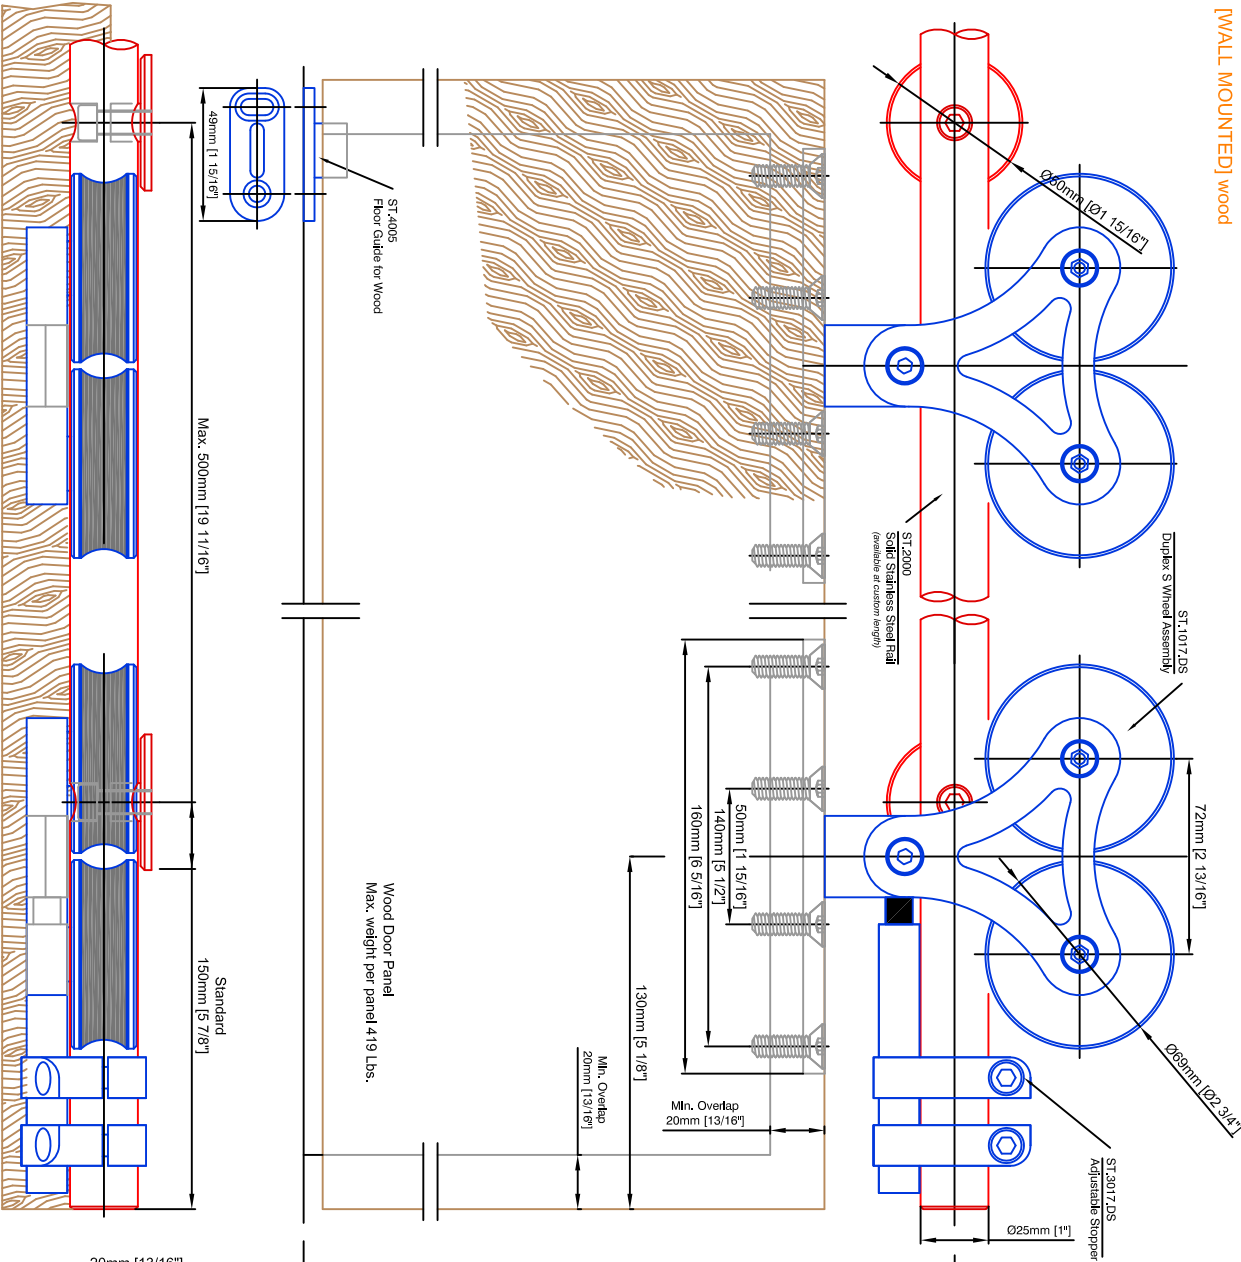

[WALL MOUNTED] wood

DUPLEX S [ST:1017.DS]

Prepared Date: 03-May-2016
Prepared By: C. Andryka

All millimeter dimensions are exact and supersede the inch conversions.

BARTELS DOORS & HARDWARE
MADE IN GERMANY

View from top of door panel
1901 Tigertail Blvd Dania Beach, FL 33004
Phone: 954.924.6137 Fax: 954.924.6138
www.bartelsdoors.com