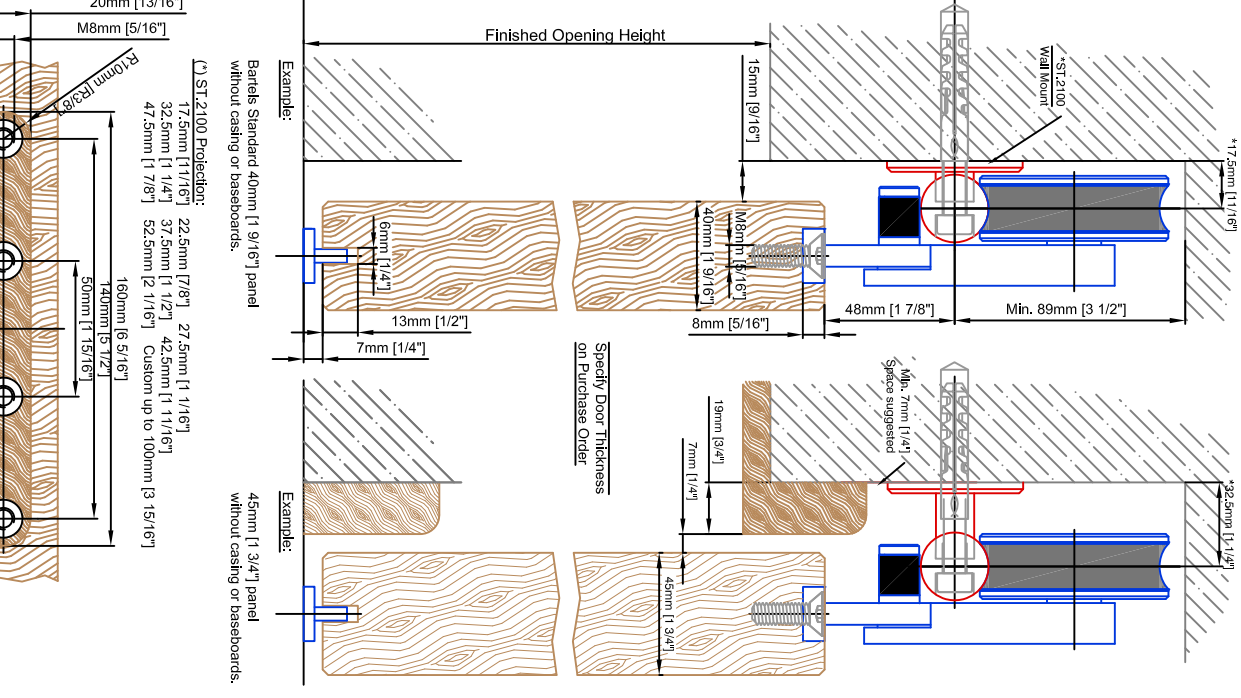

[WALL MOUNTED] wood

DUPLEX S [ST:1017.DS]

Prepared Date: 03-May-2016
Prepared By: C. Andryka

All millimeter dimensions are exact and supersede the inch conversions.

BARTELS DOORS & HARDWARE
MADE IN GERMANY

View from top of door panel
1901 Tigertail Blvd Dania Beach, FL 33004
Phone: 954.924.6137 Fax: 954.924.6138
www.bartelsdoors.com