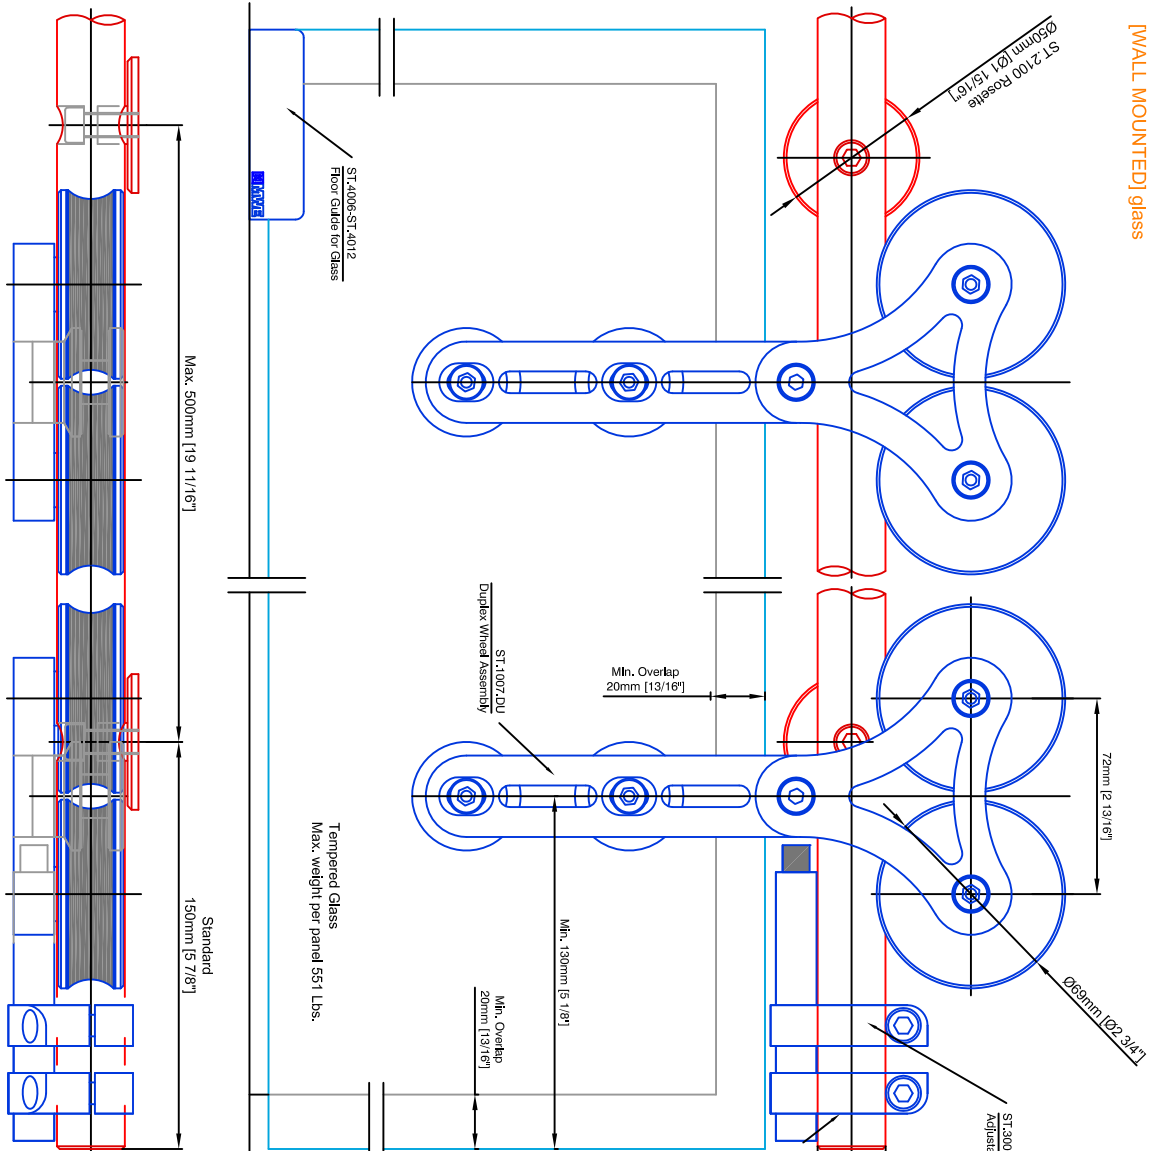

[WALL MOUNTED] glass

DUPLEX [ST.1007.DU]

Prepared Date: 03-May-2016
Prepared By: C. Andryka

All millimeter dimensions are exact and supersede the inch conversions.

BARTELS DOORS & HARDWARE
MADE IN GERMANY

1901 Tigertail Blvd Dania Beach, FL 33004
Phone: 954.924.6137 Fax: 954.924.6138
www.bartelsdoors.com