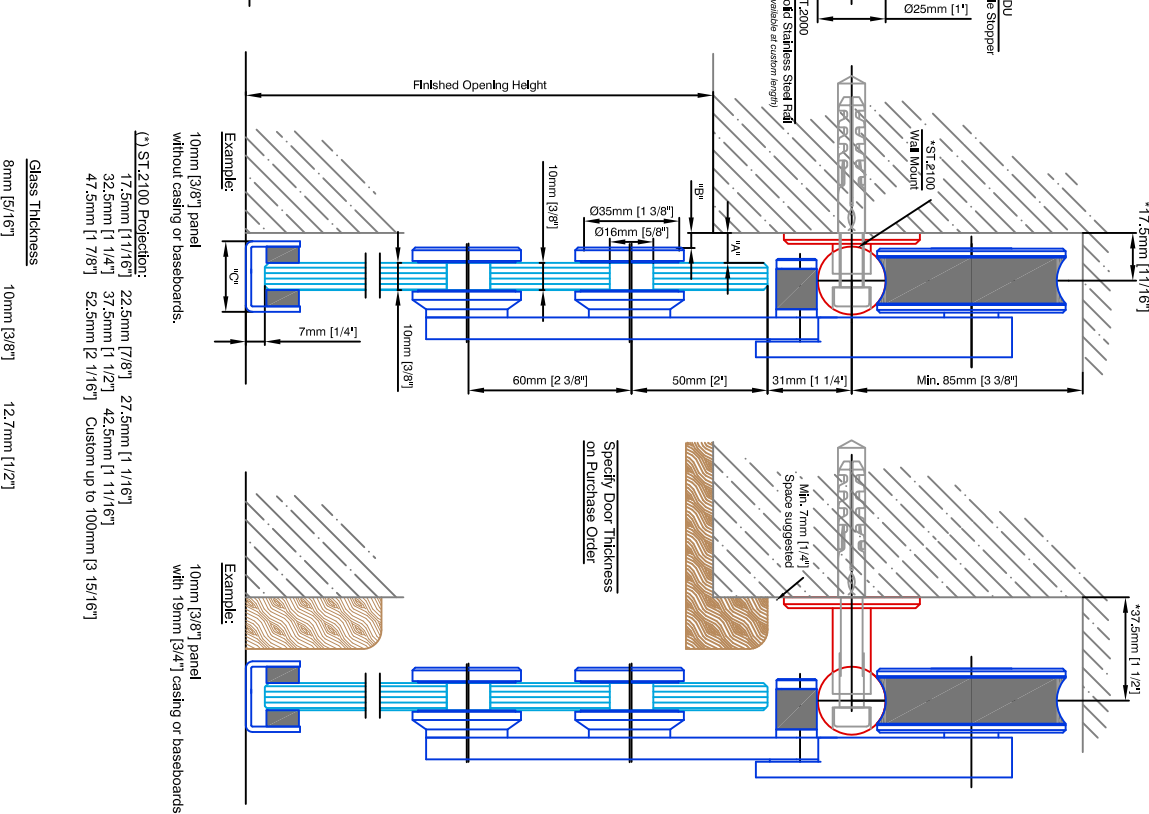

[WALL MOUNTED] glass

DUPLEX [ST.1007.DU]

Prepared Date: 03-May-2016
Prepared By: C. Andryka

All millimeter dimensions are exact and supersede the inch conversions.

BARTELS DOORS & HARDWARE
MADE IN GERMANY

1901 Tigertail Blvd Dania Beach, FL 33004
Phone: 954.924.6137 Fax: 954.924.6138
www.bartelsdoors.com