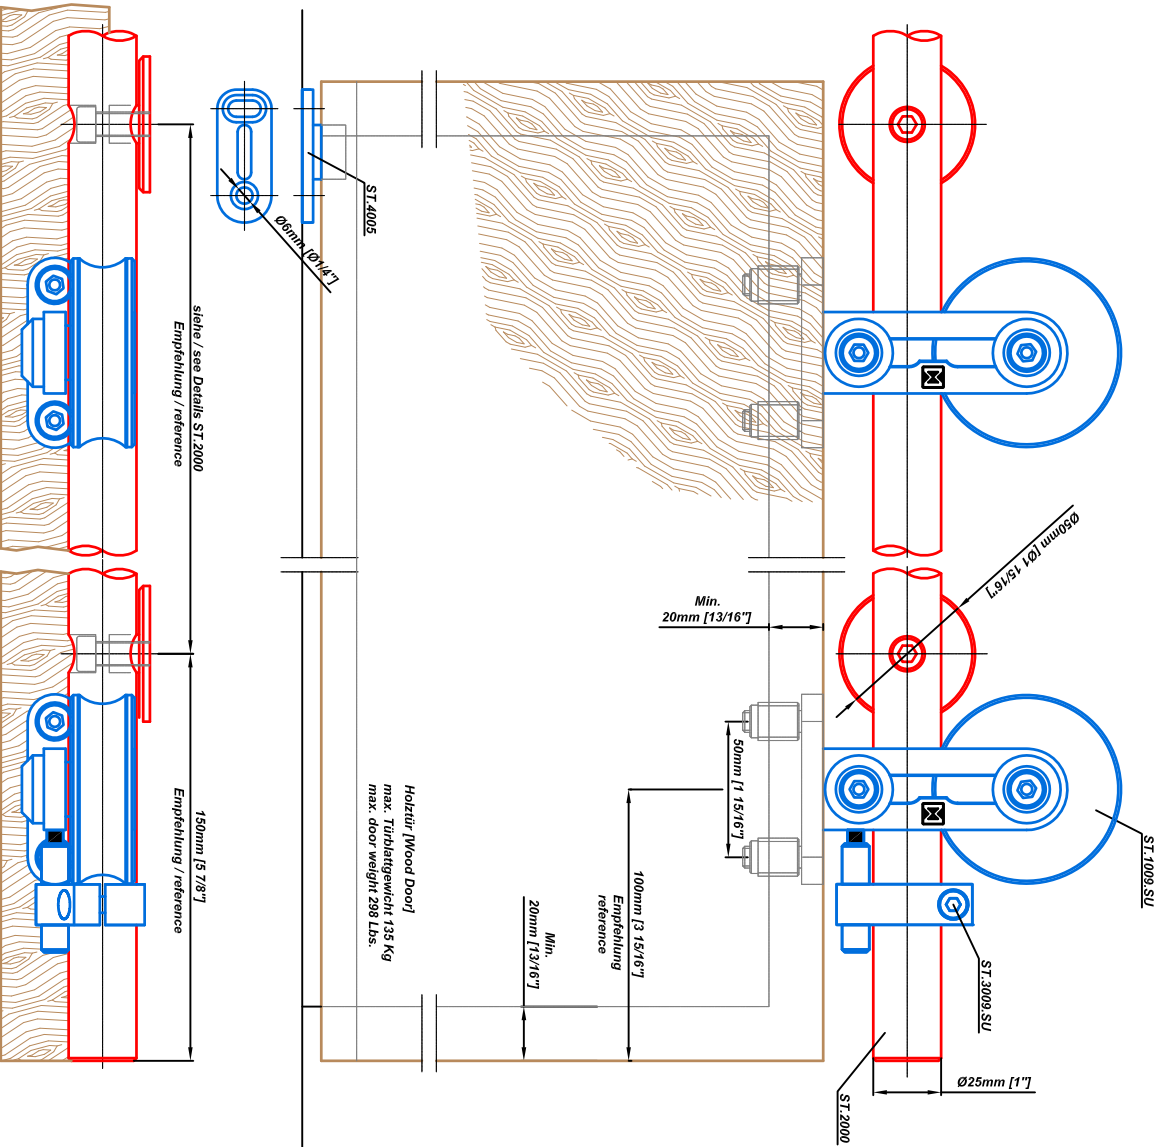

# SUPRA [ST.1009.SU]

Standard Distances Available at:  
 [11/16"] [7/8"] [1 1/4"] [1 1/2"] [2"]

Copyright StainlessDoorHardware.com, all rights reserved.  
 Reproduction or other use of these designs without written consent of  
 StainlessDoorHardware.com is prohibited.  
 Technical drawings are subject to change without notice.  
 All millimeter dimensions are exact and supersede inch conversions.

Model-Nr. [Model Number]:	<b>ST.1009.SU</b>
Bezeichnung [Description]:	<b>Supra Barn Door Hardware</b>
Datum [Date]:	<b>24.February.2015</b>

  
**STAINLESS**  
 DOOR HARDWARE

Toll Free Phone: 1-866-331-4147  
[www.stainlessdoorhardware.com](http://www.stainlessdoorhardware.com)  
[sales@stainlessdoorhardware.com](mailto:sales@stainlessdoorhardware.com)