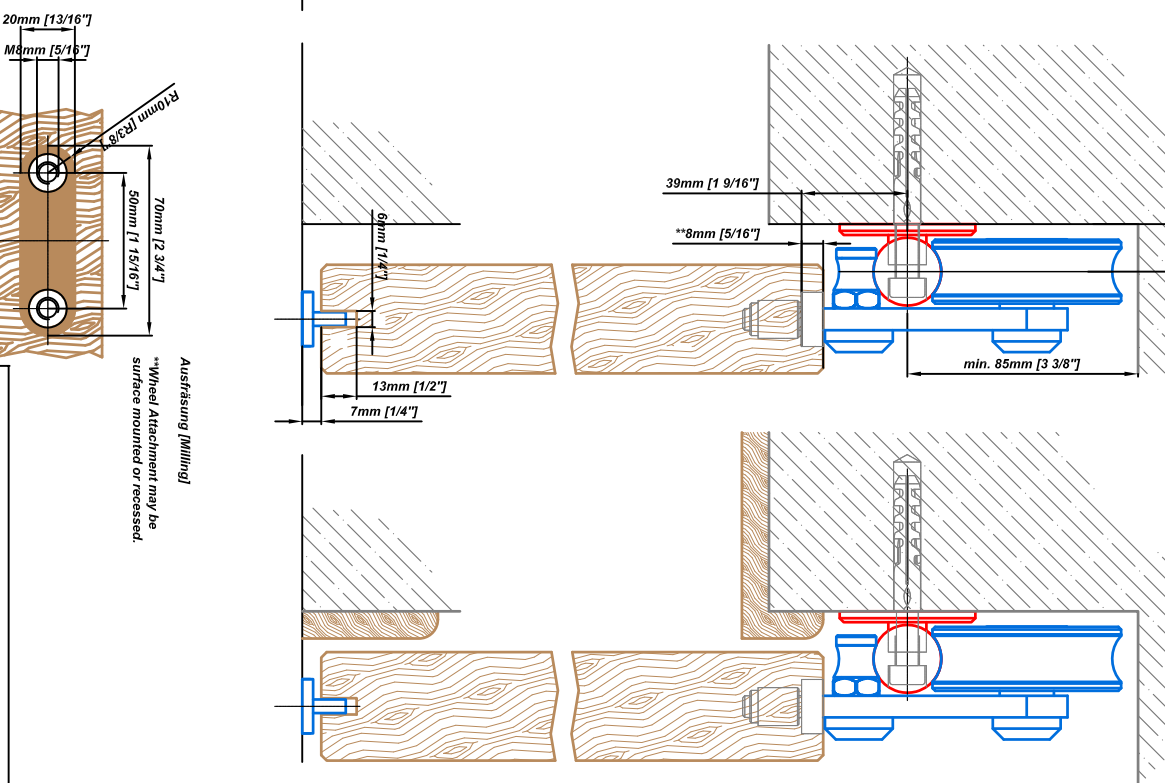

# SUPRA [ST.1009.SU]

Standard Distances Available at:  
 [11/16"] [7/8"] [1 1/4"] [1 1/2"] [2"]

Copyright StainlessDoorHardware.com, all rights reserved.  
 Reproduction or other use of these designs without written consent of  
 StainlessDoorHardware.com is prohibited.  
 Technical drawings are subject to change without notice.  
 All millimeter dimensions are exact and supersede inch conversions.

Model-Nr. [Model Number]:	<b>ST.1009.SU</b>
Bezeichnung [Description]:	<b>Supra Barn Door Hardware</b>
Datum [Date]:	<b>24.February.2015</b>

  
**STAINLESS**  
 DOOR HARDWARE

Toll Free Phone: 1-866-331-4147  
[www.stainlessdoorhardware.com](http://www.stainlessdoorhardware.com)  
[sales@stainlessdoorhardware.com](mailto:sales@stainlessdoorhardware.com)