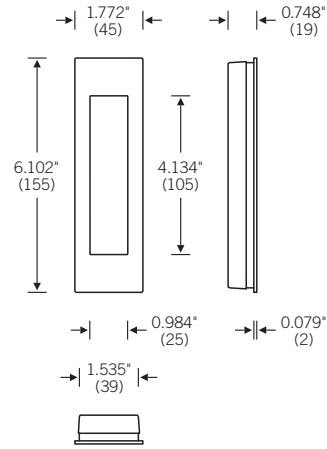

Flush Pulls for Passage Doors

● Stock Items
(in Natural Color Aluminum
and Satin Stainless Steel)

4251

- Aluminum ●
- Stainless Steel ●

Flush Pull

4251 0001

- Aluminum ●
- Stainless Steel ●

Flush Pull with
Spring Loaded Cover

4251 0002

- Aluminum
- Stainless Steel

Flush Pull