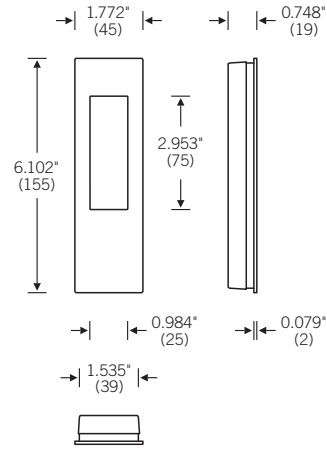

Flush Pulls for Passage Doors

● Stock Items
(in Natural Color Aluminum
and Satin Stainless Steel)

4251

- Aluminum ●
- Stainless Steel ●

Flush Pull

4251 0001

- Aluminum ●
- Stainless Steel ●

Flush Pull with
Spring Loaded Cover

4251 0002

- Aluminum
- Stainless Steel

Flush Pull