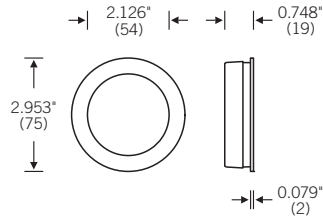

Flush Pulls for Passage Doors

● Stock Items
(in Natural Color Aluminum
and Satin Stainless Steel)

4252

- Aluminum ●
- Stainless Steel ●

Flush Pull

4252 0001

- Aluminum ●
- Stainless Steel ●

Flush Pull with
Spring Loaded Cover

4252 0002

- Aluminum
- Stainless Steel

Flush Pull