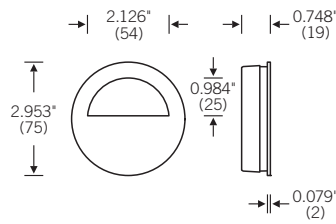

Flush Pulls for Passage Doors

● Stock Items
(in Natural Color Aluminum
and Satin Stainless Steel)

4252

- Aluminum ●
- Stainless Steel ●

Flush Pull

4252 0001

- Aluminum ●
- Stainless Steel ●

Flush Pull with
Spring Loaded Cover

4252 0002

- Aluminum
- Stainless Steel

Flush Pull