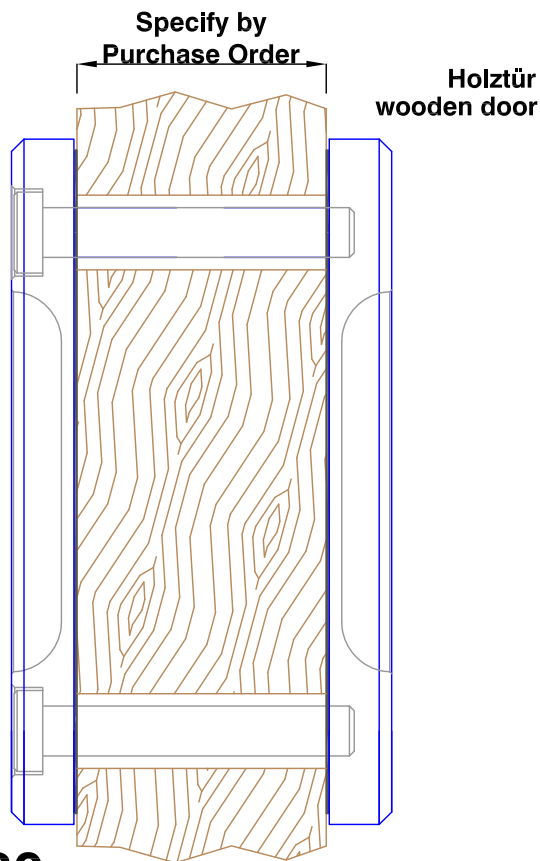

Specify by Purchase Order  
 8mm - 13mm [5/16" - 1/2"]  
 Tempered Glass

Cup Pull: **GR.8030**

All millimeter dimensions are exact and supersede the inch conversions.

PREPARED DATE: 13.January.2014    PREPARED BY: C. ANDRYKA