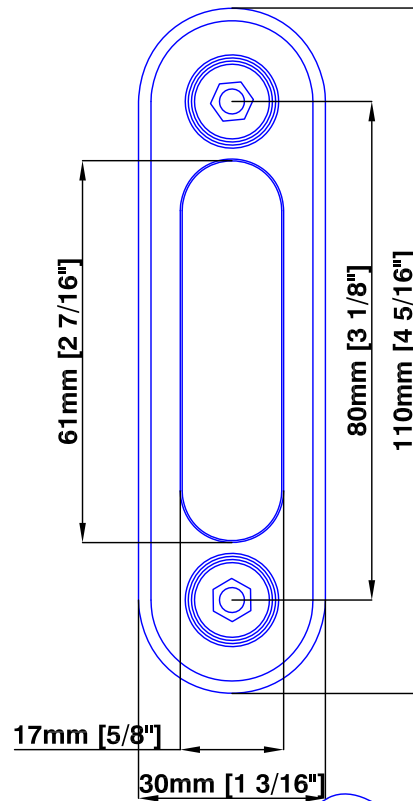

Specify by Purchase Order  
 8mm - 13mm [5/16" - 1/2"]  
 Tempered Glass

Cup Pull: **GR.8030**

All millimeter dimensions are exact and supersede the inch conversions.

PREPARED DATE: 13.January.2014    PREPARED BY: C. ANDRYKA