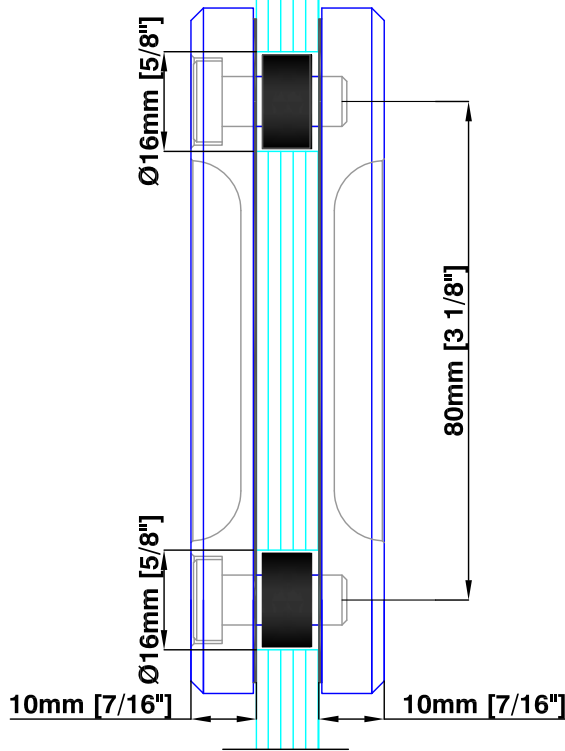

Specify by Purchase Order  
 8mm - 13mm [5/16" - 1/2"]  
 Tempered Glass

Cup Pull: **GR.8030**

All millimeter dimensions are exact and supersede the inch conversions.

PREPARED DATE: 13.January.2014    PREPARED BY: C. ANDRYKA