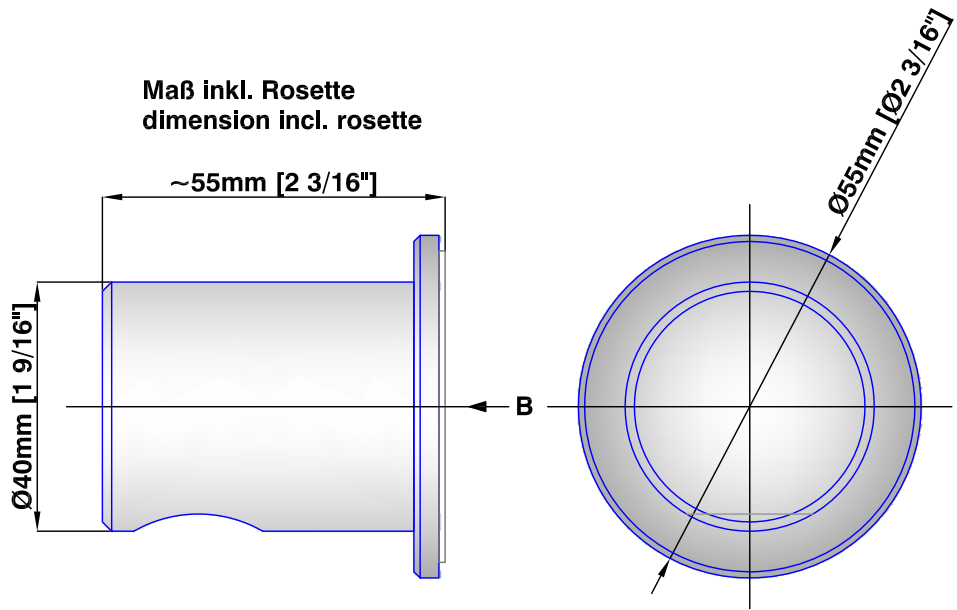

Mounting parts "B" for 2 pieces of door handle support! Specified by Purchase Order

[Z:\BARTELS NETWORK\ENDOR\MWE\SPECs]

Knob: **SA.3300**

All millimeter dimensions are exact and supersede the inch conversions.