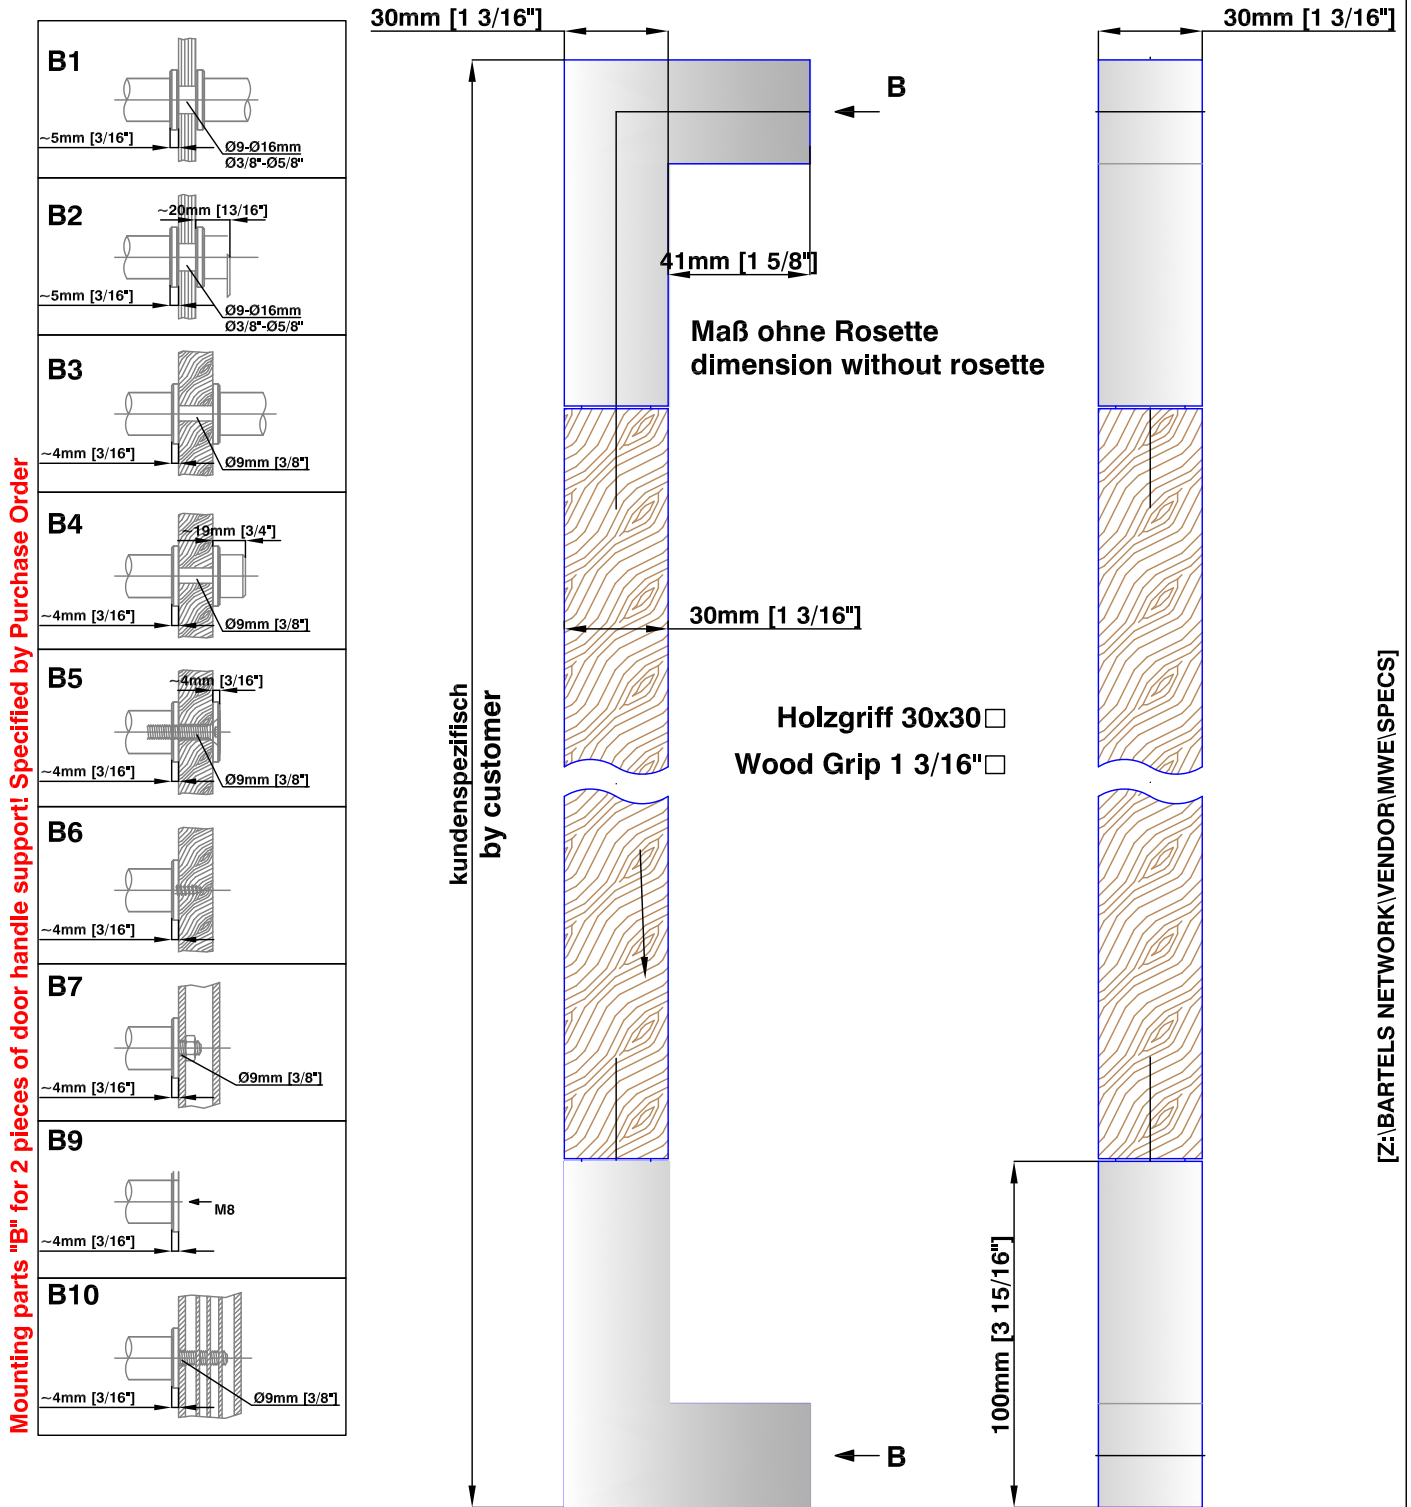

Specify panel thickness for purchase!

[Z:\BARTELS NETWORK\VENDOR\MWE\SPECS]

pull bar: **LINEA [TG.1524]**

All millimeter dimensions are exact and supersede the inch conversions.

PREPARED DATE: 14.January.2014