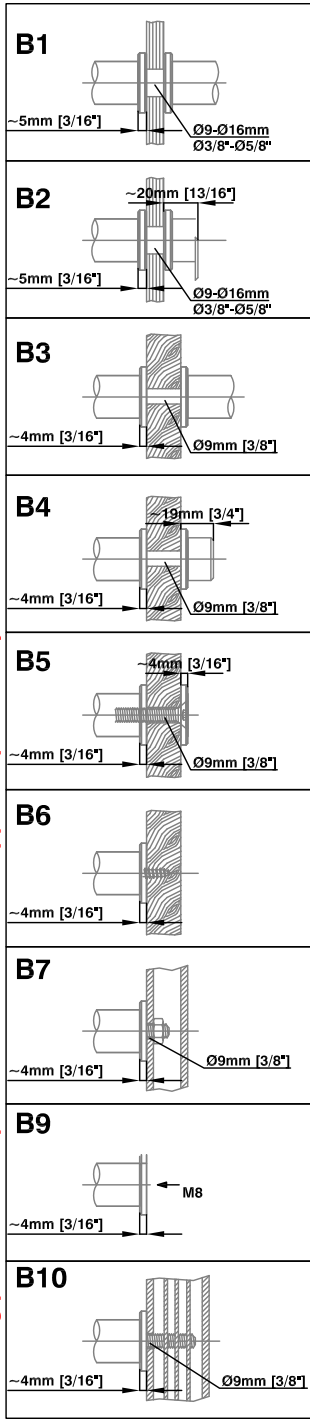

Mounting parts "B" for 2 pieces of door handle support! Specified by Purchase Order

pull bar: LUNA [TG.1511]

All millimeter dimensions are exact and supersede the inch conversions.

PREPARED DATE: 14.January.2014 PREPARED BY: C. ANDRYKA