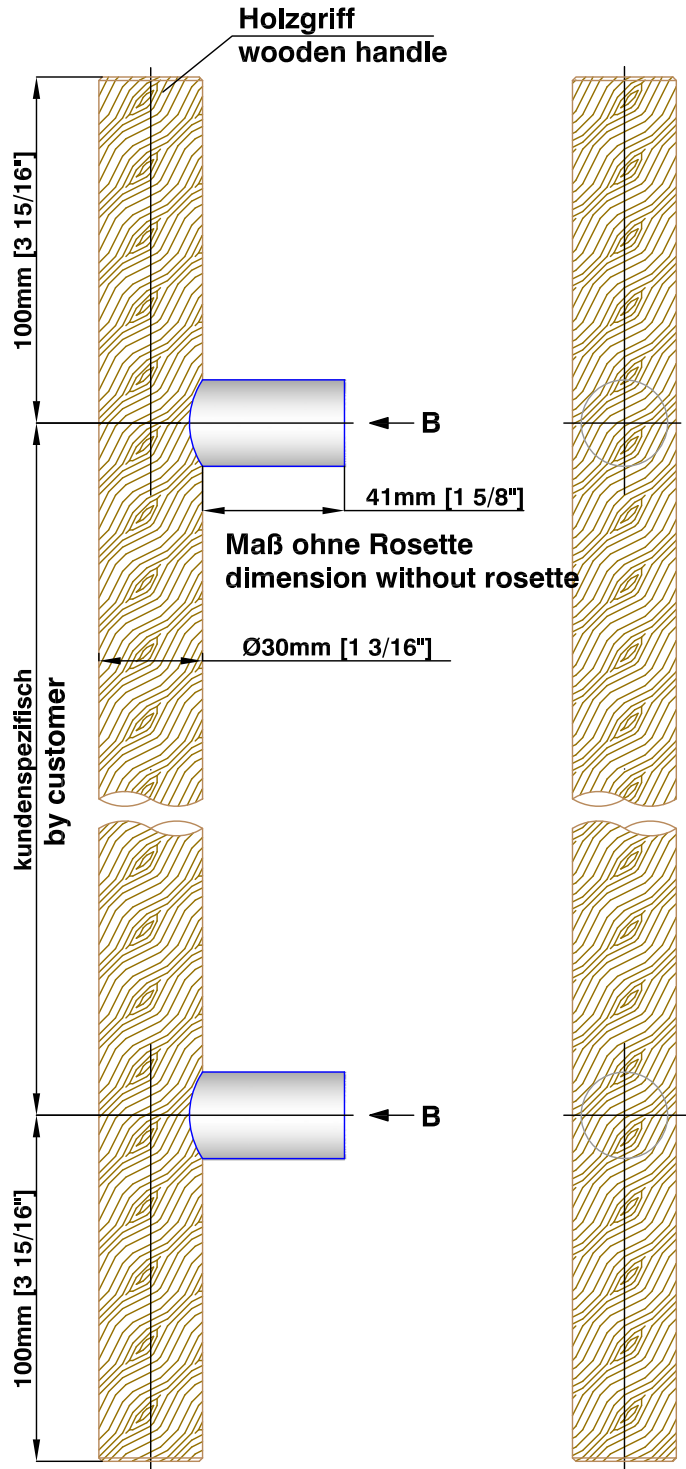

Mounting parts "B" for 2 pieces of door handle support! Specified by Purchase Order

pull bar: LUNA [TG.1511]

All millimeter dimensions are exact and supersede the inch conversions.

PREPARED DATE: 14.January.2014 PREPARED BY: C. ANDRYKA