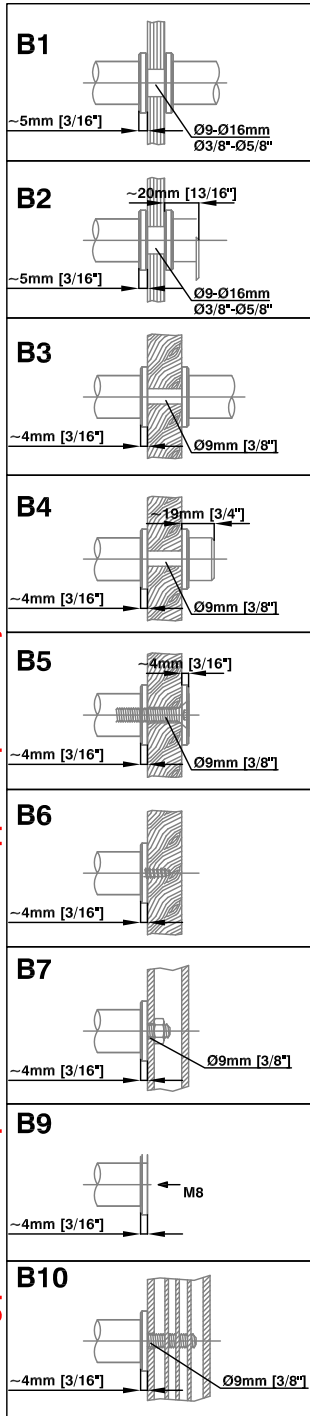

**Specify panel thickness for purchase!**  
**Available with TG.1101 KLASSIK handle**

**Mounting parts "B" for 2 pieces of door handle support! Specified by Purchase Order**

[Z:\BARTELS NETWORK\VENDOR\MWE\SPECS]

**STILETT SECURITY (key)**  
**TG.1150.S**

All millimeter dimensions are exact and supersede the inch conversions.

PREPARED DATE: 14.January.2014

PREPARED BY: C. ANDRYKA

**BARTELS**  
 1901 Tigertail Blvd.  
 Dania Beach, FL 33004  
 Phone: 954.924.6137  
 Fax: 954.924.6138  
[www.bartelsdoors.com](http://www.bartelsdoors.com)