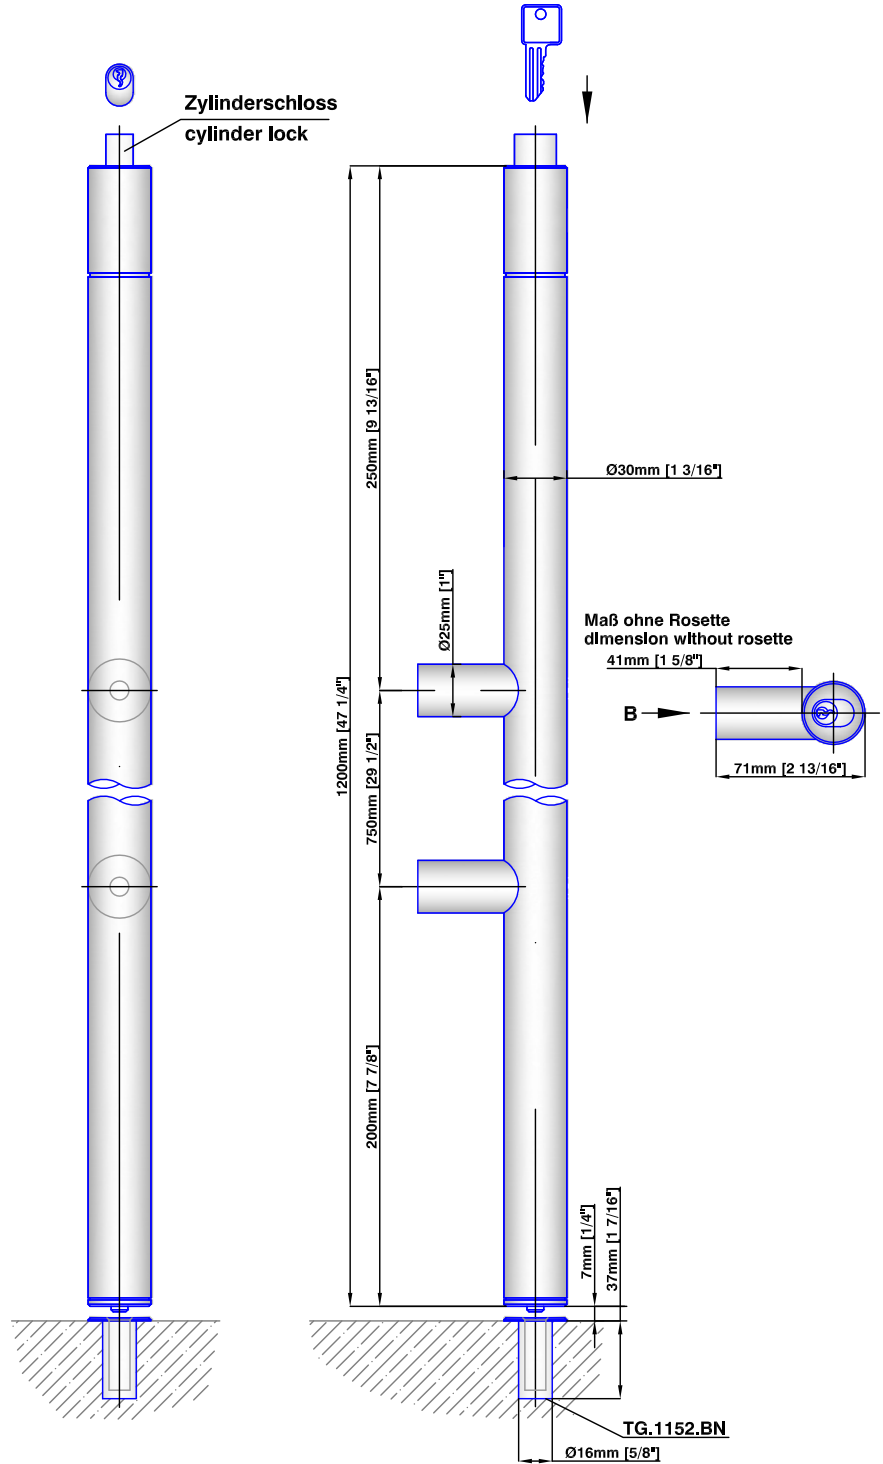

**Specify panel thickness for purchase!**  
**Available with TG.1101 KLASSIK handle**

**Mounting parts "B" for 2 pieces of door handle support! Specified by Purchase Order**

[Z:\BARTELS NETWORK\VENDOR\MWE\SPECS]

**STILETT SECURITY (key)**  
**TG.1150.S**

All millimeter dimensions are exact and supersede the inch conversions.

PREPARED DATE: 14.January.2014

PREPARED BY: C. ANDRYKA

**BARTELS**  
 1901 Tigertail Blvd.  
 Dania Beach, FL 33004  
 Phone: 954.924.6137  
 Fax: 954.924.6138  
[www.bartelsdoors.com](http://www.bartelsdoors.com)