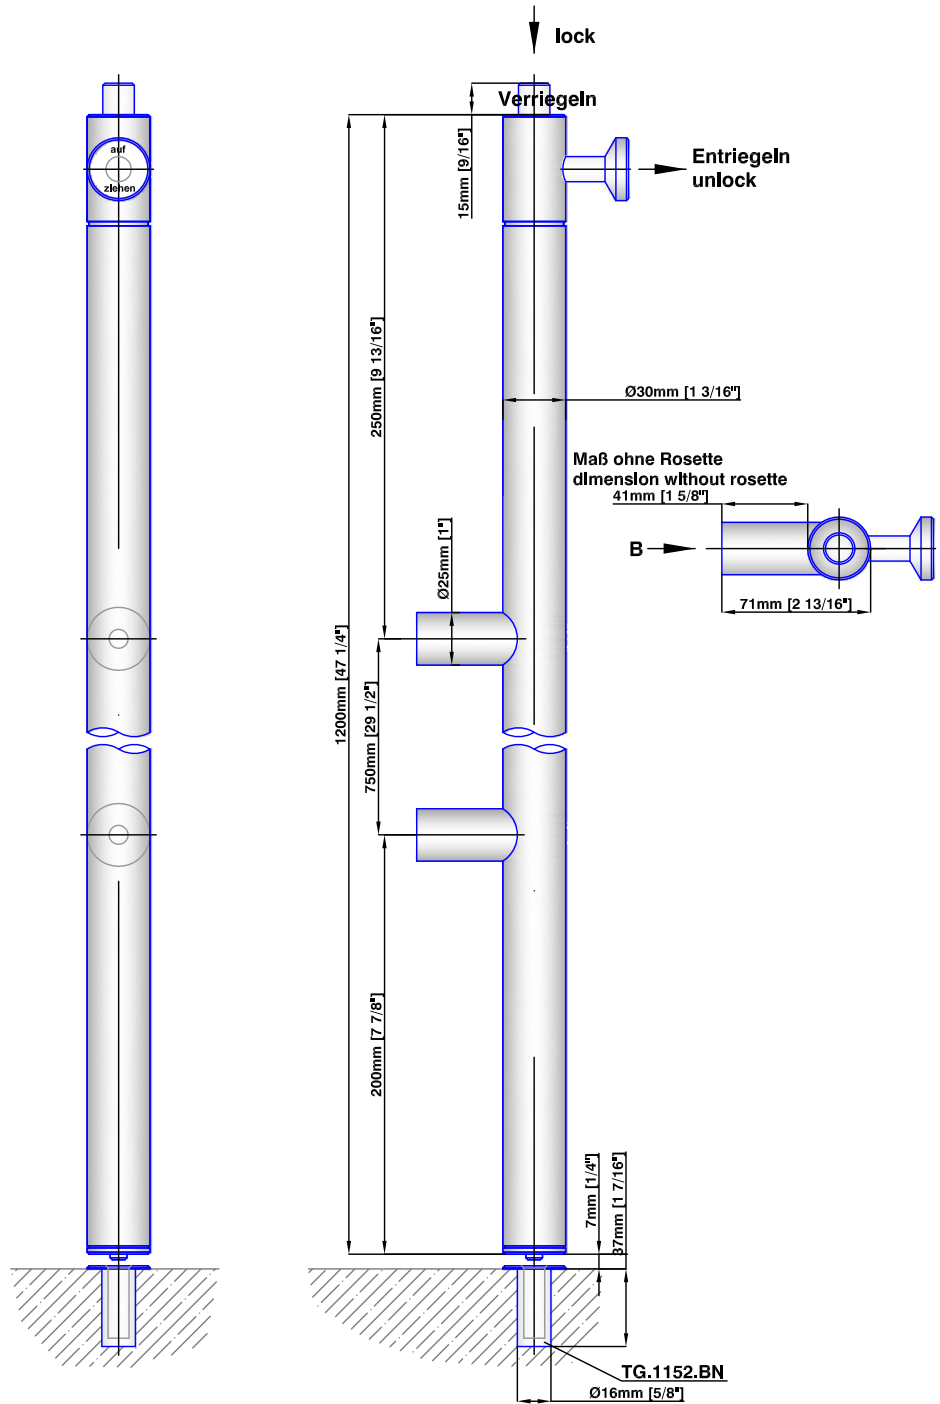

Specify panel thickness for purchase!
Available with TG.1101 KLASSIK handle

Mounting parts "B" for 2 pieces of door handle support! Specified by Purchase Order

[Z:\BARTELS NETWORK\ENDOR\MWE\SPCS]

STILETT PRIVACY
TG.1150

All millimeter dimensions are exact and supersede the inch conversions.
 PREPARED DATE: 14.January.2014 PREPARED BY: C. ANDRYKA

BARTELS
 1901 Tigertail Blvd.
 Dania Beach, FL 33004
 Phone: 954.924.6137
 Fax: 954.924.6138
www.bartelsdoors.com