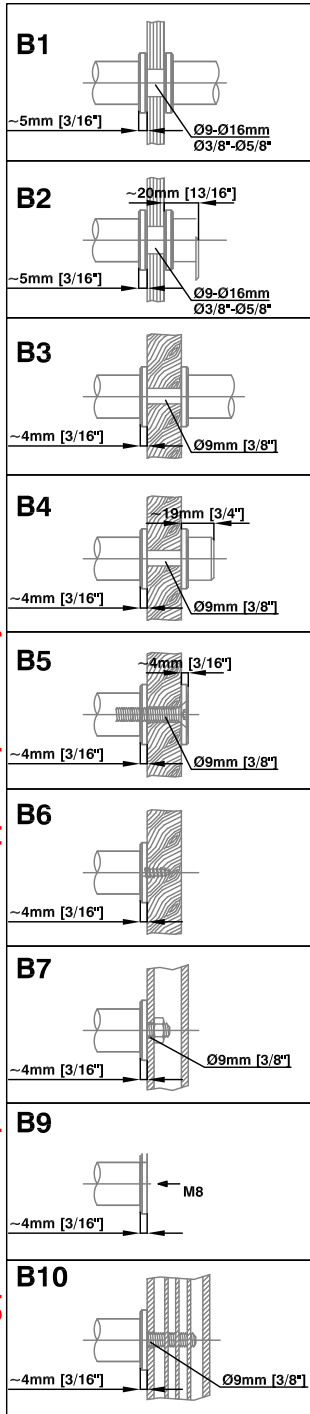

Specify panel thickness for purchase!
Available with TG.1101 KLASSIK handle

Mounting parts "B" for 2 pieces of door handle support! Specified by Purchase Order

[Z:\BARTELS NETWORK\ENDOR\MWE\SPCS]

STILETT PRIVACY
TG.1150

All millimeter dimensions are exact and supersede the inch conversions.
 PREPARED DATE: 14.January.2014 PREPARED BY: C. ANDRYKA

BARTELS
 1901 Tigertail Blvd.
 Dania Beach, FL 33004
 Phone: 954.924.6137
 Fax: 954.924.6138
www.bartelsdoors.com