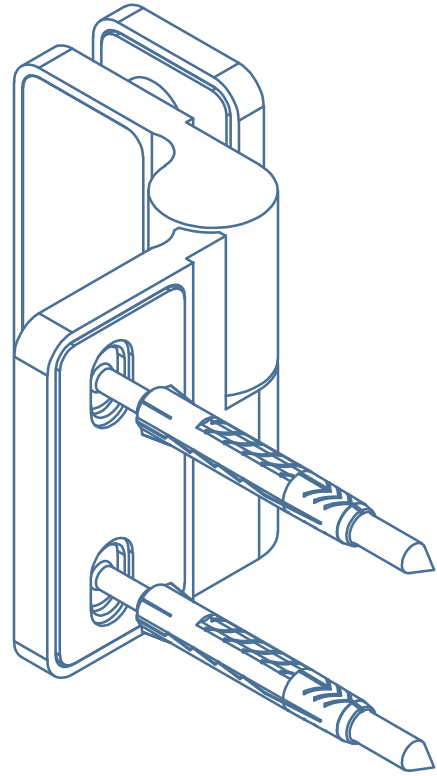

Load capacity 110lbs
 Max. door width 1000mm [39 3/8"]

Illustrated
Right Hinge

Suitable for 8mm [5/16"] - 10mm [3/8"] - 12mm [1/2"] glass

Reference:
 3 hinges required for door height at or above 2600mm [102 3/8"]
 Third hinge positioned in the upper third of door

Shown in the open position.
 Door lifted max. 6mm [1/4"]

*See specification
 Pivot Hinge [DU.3343] Glass to Wall] - 90° with seal

Load capacity 110lbs
 Max. door width 1000mm [39 3/8"]

Illustrated
Right Hinge

Suitable for 8mm [5/16"] - 10mm [3/8"] - 12mm [1/2"] glass

Reference:
 3 hinges required for door height at or above 2600mm [102 3/8"]
 Third hinge positioned in the upper third of door

Copyright MWE NA Inc., all rights reserved. Reproduction or other use of these designs without written consent from MWE NA Inc. is prohibited.

Technical drawings are subject to change without notice.
 All millimeter dimensions are exact and supersede inch conversions.

Shown in the open position.
 Door lifted max. 6mm [1/4"]

*See specification
 Pivot Hinge [DU.3341] Glass to Glass - 180° with seal