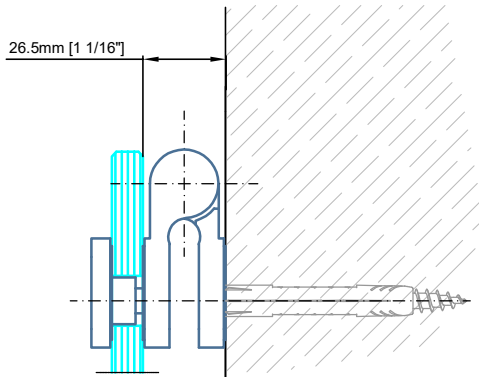

Load capacity 110lbs
 Max. door width 1000mm [39 3/8"]

Illustrated
Right Hinge

Suitable for 8mm [5/16"] - 10mm [3/8"] - 12mm [1/2"] glass

Reference:
 3 hinges required for door height at or above 2600mm [102 3/8"]
 Third hinge positioned in the upper third of door

Shown in the open position.
 Door lifted max. 6mm [1/4"]

*See specification
 Pivot Hinge [DU.3343] Glass to Wall] - 90° with seal

Load capacity 110lbs
 Max. door width 1000mm [39 3/8"]

Illustrated
Right Hinge

Suitable for 8mm [5/16"] - 10mm [3/8"] - 12mm [1/2"] glass

Reference:
 3 hinges required for door height at or above 2600mm [102 3/8"]
 Third hinge positioned in the upper third of door

Copyright MWE NA Inc., all rights reserved. Reproduction or other use of these designs without written consent from MWE NA Inc. is prohibited.

Technical drawings are subject to change without notice.
 All millimeter dimensions are exact and supersede inch conversions.

Shown in the open position.
 Door lifted max. 6mm [1/4"]

*See specification
 Pivot Hinge [DU.3341] Glass to Glass - 180° with seal