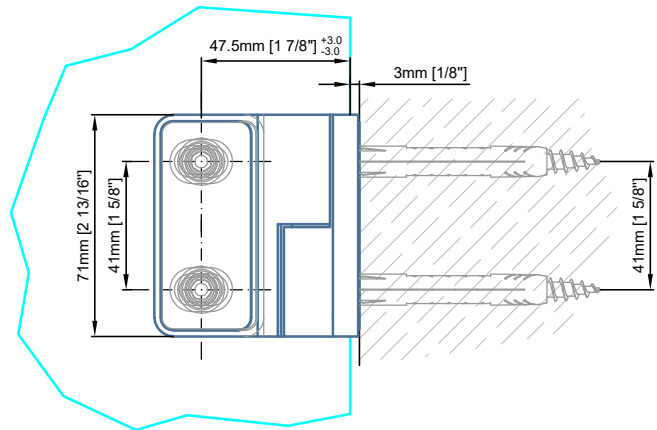

Load capacity 110lbs
 Max. door width 1000mm [39 3/8"]

Illustrated
Right Hinge

Suitable for 8mm [5/16"] - 10mm [3/8"] - 12mm [1/2"] glass

Reference:
 3 hinges required for door height at or above 2600mm [102 3/8"]
 Third hinge positioned in the upper third of door

Shown in the open position.
 Door lifted max. 6mm [1/4"]

*See specification
 Pivot Hinge [DU.3343] Glass to Wall] - 90° with seal

Load capacity 110lbs
 Max. door width 1000mm [39 3/8"]

Illustrated
Right Hinge

Suitable for 8mm [5/16"] - 10mm [3/8"] - 12mm [1/2"] glass

Reference:
 3 hinges required for door height at or above 2600mm [102 3/8"]
 Third hinge positioned in the upper third of door

Copyright MWE NA Inc., all rights reserved. Reproduction or other use of these designs without written consent from MWE NA Inc. is prohibited.

Technical drawings are subject to change without notice.
 All millimeter dimensions are exact and supersede inch conversions.

Shown in the open position.
 Door lifted max. 6mm [1/4"]

*See specification
 Pivot Hinge [DU.3341] Glass to Glass - 180° with seal