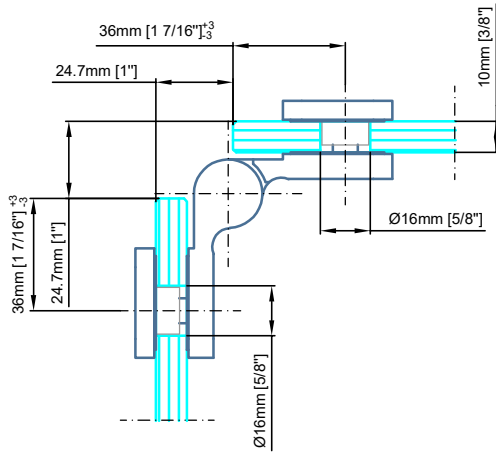

Load capacity 110lbs
 Max. door width 1000mm [39 3/8"]

Illustrated
Right Hinge

Suitable for 8mm [5/16"] - 10mm [3/8"] - 12mm [1/2"] glass

Reference:
 3 hinges required for door height at or above 2600mm [102 3/8"]
 Third hinge positioned in the upper third of door

Shown in the open position.
 Door lifted max. 6mm [1/4"]

*See specification
 Pivot Hinge [DU.3343] Glass to Wall] - 90° with seal

Load capacity 110lbs
 Max. door width 1000mm [39 3/8"]

Illustrated
Right Hinge

Suitable for 8mm [5/16"] - 10mm [3/8"] - 12mm [1/2"] glass

Reference:
 3 hinges required for door height at or above 2600mm [102 3/8"]
 Third hinge positioned in the upper third of door

Copyright MWE NA Inc., all rights reserved. Reproduction or other use of these designs without written consent from MWE NA Inc. is prohibited.

Technical drawings are subject to change without notice.
 All millimeter dimensions are exact and supersede inch conversions.

Shown in the open position.
 Door lifted max. 6mm [1/4"]

*See specification
 Pivot Hinge [DU.3341] Glass to Glass - 180° with seal