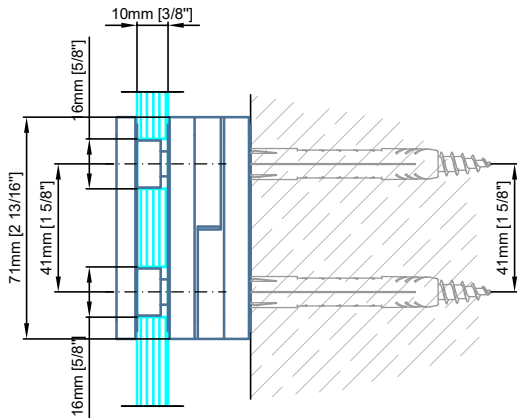

Load capacity 110lbs
 Max. door width 1000mm [39 3/8"]

Illustrated
Right Hinge

Suitable for 8mm [5/16"] - 10mm [3/8"] - 12mm [1/2"] glass

Reference:
 3 hinges required for door height at or above 2600mm [102 3/8"]
 Third hinge positioned in the upper third of door

Shown in the open position.
 Door lifted max. 6mm [1/4"]

*See specification
 Pivot Hinge [DU.3343] Glass to Wall] - 90° with seal

Load capacity 110lbs
 Max. door width 1000mm [39 3/8"]

Illustrated
Right Hinge

Suitable for 8mm [5/16"] - 10mm [3/8"] - 12mm [1/2"] glass

Reference:
 3 hinges required for door height at or above 2600mm [102 3/8"]
 Third hinge positioned in the upper third of door

Copyright MWE NA Inc., all rights reserved. Reproduction or other use of these designs without written consent from MWE NA Inc. is prohibited.

Technical drawings are subject to change without notice.
 All millimeter dimensions are exact and supersede inch conversions.

Shown in the open position.
 Door lifted max. 6mm [1/4"]

*See specification
 Pivot Hinge [DU.3341] Glass to Glass - 180° with seal