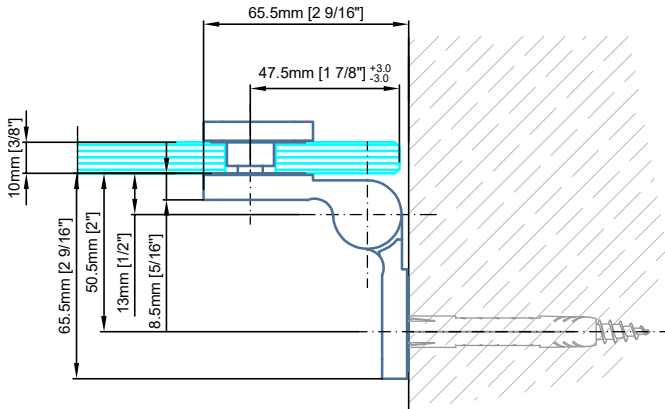

Load capacity 110lbs
 Max. door width 1000mm [39 3/8"]

Illustrated
Right Hinge

Suitable for 8mm [5/16"] - 10mm [3/8"] - 12mm [1/2"] glass

Reference:
 3 hinges required for door height at or above 2600mm [102 3/8"]
 Third hinge positioned in the upper third of door

Shown in the open position.
 Door lifted max. 6mm [1/4"]

*See specification
 Pivot Hinge [DU.3343] Glass to Wall] - 90° with seal

Load capacity 110lbs
 Max. door width 1000mm [39 3/8"]

Illustrated
Right Hinge

Suitable for 8mm [5/16"] - 10mm [3/8"] - 12mm [1/2"] glass

Reference:
 3 hinges required for door height at or above 2600mm [102 3/8"]
 Third hinge positioned in the upper third of door

Copyright MWE NA Inc., all rights reserved. Reproduction or other use of these designs without written consent from MWE NA Inc. is prohibited.

Technical drawings are subject to change without notice.
 All millimeter dimensions are exact and supersede inch conversions.

Shown in the open position.
 Door lifted max. 6mm [1/4"]

*See specification
 Pivot Hinge [DU.3341] Glass to Glass - 180° with seal