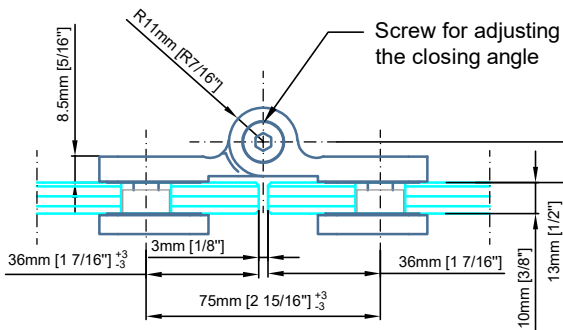

Load capacity 110lbs
 Max. door width 1000mm [39 3/8"]

Illustrated
Right Hinge

Suitable for 8mm [5/16"] - 10mm [3/8"] - 12mm [1/2"] glass

Reference:
 3 hinges required for door height at or above 2600mm [102 3/8"]
 Third hinge positioned in the upper third of door

Shown in the open position.
 Door lifted max. 6mm [1/4"]

*See specification
 Pivot Hinge [DU.3343] Glass to Wall] - 90° with seal

Load capacity 110lbs
 Max. door width 1000mm [39 3/8"]

Illustrated
Right Hinge

Suitable for 8mm [5/16"] - 10mm [3/8"] - 12mm [1/2"] glass

Reference:
 3 hinges required for door height at or above 2600mm [102 3/8"]
 Third hinge positioned in the upper third of door

Copyright MWE NA Inc., all rights reserved. Reproduction or other use of these designs without written consent from MWE NA Inc. is prohibited.

Technical drawings are subject to change without notice.
 All millimeter dimensions are exact and supersede inch conversions.

Shown in the open position.
 Door lifted max. 6mm [1/4"]

*See specification
 Pivot Hinge [DU.3341] Glass to Glass - 180° with seal