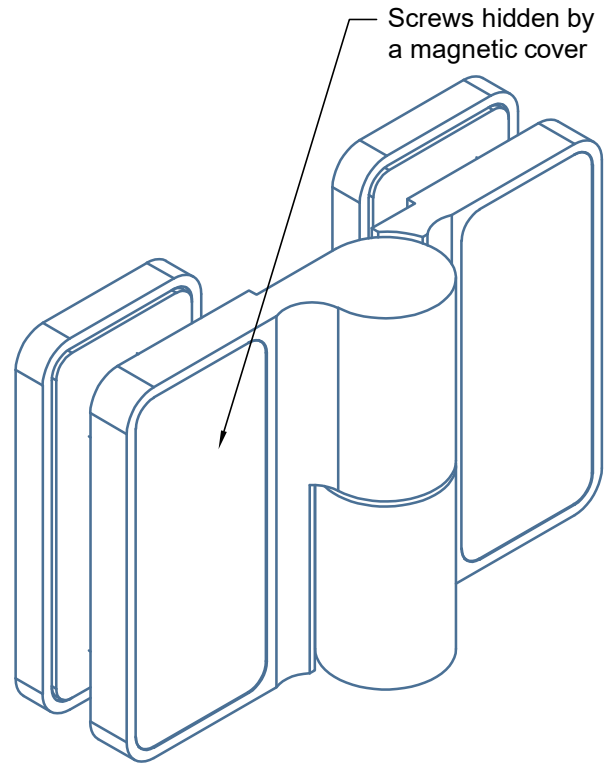

Shown in the open position.
 Door lifted max. 6mm [1/4"]

*See specification
 Pivot Hinge [DU.3343] Glass to Wall] - 90° with seal

Load capacity 110lbs
 Max. door width 1000mm [39 3/8"]

Illustrated
Right Hinge

Suitable for 8mm [5/16"] - 10mm [3/8"] - 12mm [1/2"] glass

Reference:
 3 hinges required for door height at or above 2600mm [102 3/8"]
 Third hinge positioned in the upper third of door

Copyright MWE NA Inc., all rights reserved. Reproduction or other use of these designs without written consent from MWE NA Inc. is prohibited.

Technical drawings are subject to change without notice.
 All millimeter dimensions are exact and supersede inch conversions.

Shown in the open position.
 Door lifted max. 6mm [1/4"]

*See specification
 Pivot Hinge [DU.3341] Glass to Glass - 180° with seal