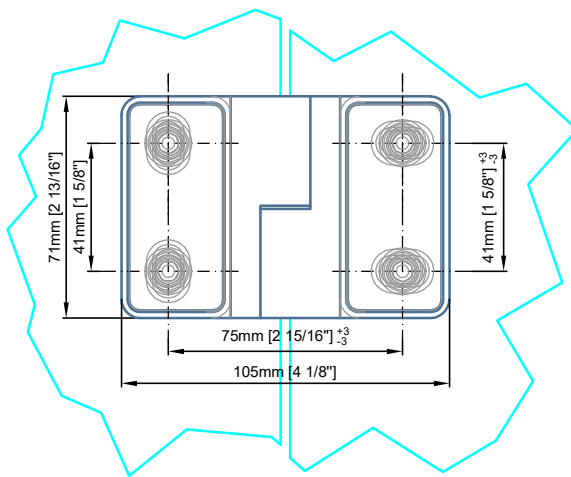

Load capacity 110lbs
 Max. door width 1000mm [39 3/8"]

Illustrated
Right Hinge

Suitable for 8mm [5/16"] - 10mm [3/8"] - 12mm [1/2"] glass

Reference:
 3 hinges required for door height at or above 2600mm [102 3/8"]
 Third hinge positioned in the upper third of door

Shown in the open position.
 Door lifted max. 6mm [1/4"]

*See specification
 Pivot Hinge [DU.3343] Glass to Wall] - 90° with seal

Load capacity 110lbs
 Max. door width 1000mm [39 3/8"]

Illustrated
Right Hinge

Suitable for 8mm [5/16"] - 10mm [3/8"] - 12mm [1/2"] glass

Reference:
 3 hinges required for door height at or above 2600mm [102 3/8"]
 Third hinge positioned in the upper third of door

Copyright MWE NA Inc., all rights reserved. Reproduction or other use of these designs without written consent from MWE NA Inc. is prohibited.

Technical drawings are subject to change without notice.
 All millimeter dimensions are exact and supersede inch conversions.

Shown in the open position.
 Door lifted max. 6mm [1/4"]

*See specification
 Pivot Hinge [DU.3341] Glass to Glass - 180° with seal