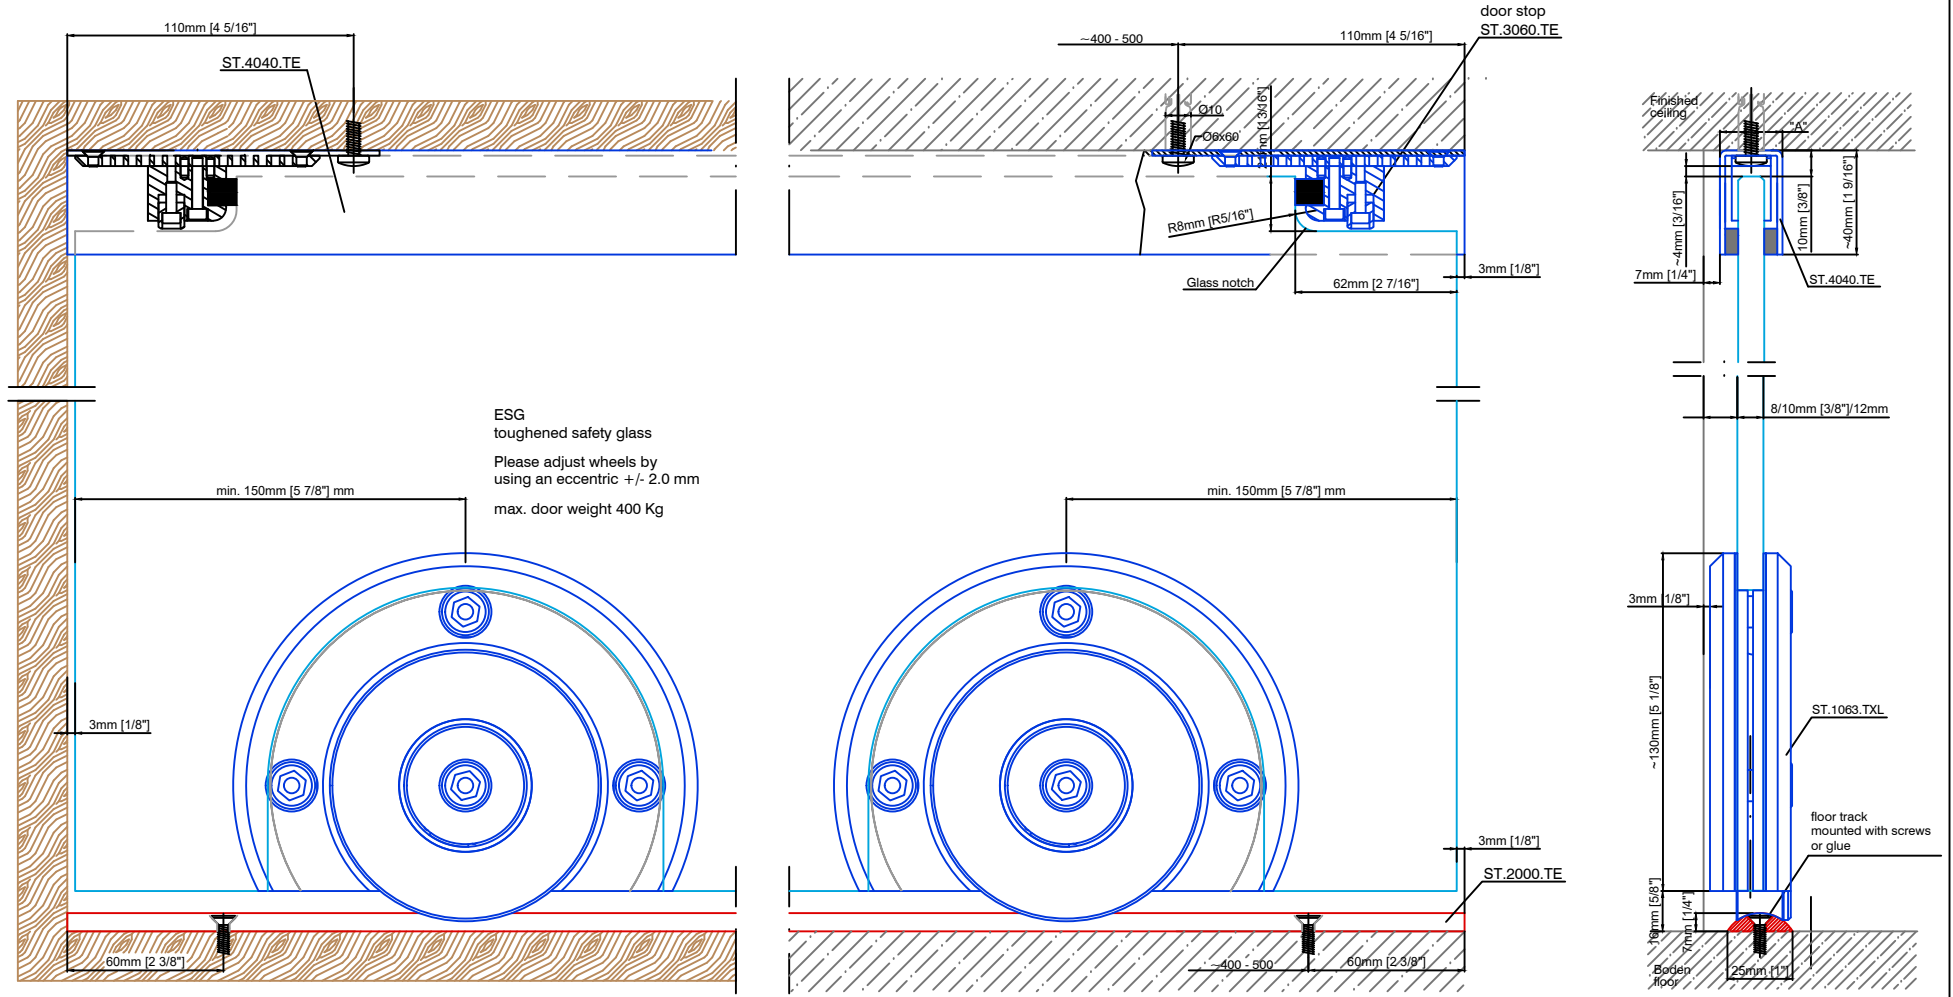

Technical drawings are subject to change without notice.  
All millimeter dimensions are exact and supersede inch conversions.

Copyright MWE NA Inc., all rights reserved. Reproduction or other use of these designs without written consent from MWE NA Inc. is prohibited.

door width	dimension	8mm glass	10mm glass	12mm glass
0 - 500mm	A	23mm	25mm	27mm
501 - 1200mm	A	24mm	26mm	28mm
1201 - 2500mm	A	26mm	28mm	30mm

**Terra M XL** ST.1063.TMXL

Date Prepared: July 2018

Prepared By: CDA | JRT